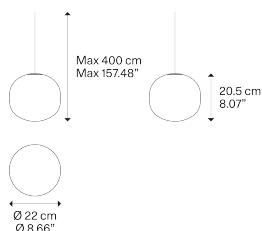

Volum 22

Light source

E27 A60 LED
1 × 25 W

Ø max 6 cm
Ø max 2.36"

W / L max 11 cm
W / L max 4.33"

Bulb not included

Structure: Methacrylate

Polished White

Diffuser: Blown glass

Polished White

Code

18712 1200

Net weight: 1.50 kg

Parcels: 2

IP20

Energy Saving