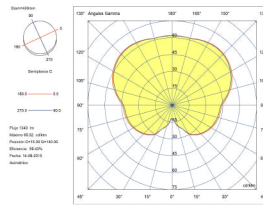

LUMINOTECHNIC FEATURES

Lampholder: 1 x E27

UGR

UGR crosswise: 11.1

UGR lengthwise: 10.9

VENTILATION FEATURES

Power used: 15W

Service value measurement standard: EN 60879:2019