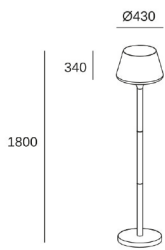

Silhouette

Silhouette IP44 Floor Lamp E27 15W Urban Grey (dark grey)

TECHNICAL FEATURES

IP44 IK08

Power (W) : Max. power 15W

Total power consumption of light (W) : 15W

Real lumens : 796

Real lm/W : 53

UGR : ≤ 16

Structure material : Aluminium

Structure finish : Urban grey

Diffuser finish : Opal

Recommended light bulb : E27

Voltage / frequency : 100-240V/50-60Hz

Warranty : 5 Years

Resistant to marine environments : Yes

LUMINOTECHNIC FEATURES

Lampholder: 1 x E27

UGR

UGR crosswise: 11.1

UGR lengthwise: 10.9

VENTILATION FEATURES

Power used: 15W

Service value measurement standard: EN 60879:2019

LOGISTICS

Net weight (kg): 9.3

Packaged weight (kg): 10.17

Packaging: 560mm x 540mm x 360mm

1 Un