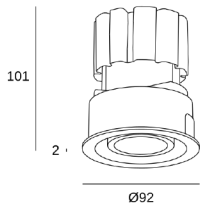

## TECHNICAL FEATURES

Power (W) : 17.5W  
Total power consumption of light (W) : 20W  
Real lumens : 648  
Real lm/W : 32  
Correlated Colour Temperature (CCT) : LED warm-white 3000K  
Dimming protocol : ON-OFF  
Lens / reflector angle : SPOT 16°  
Structure material : Aluminium  
Structure finish : White  
Diffuser material : Aluminium  
Diffuser finish : Black