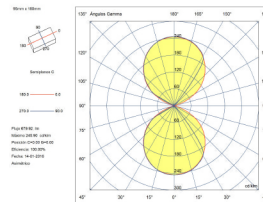

## LUMINOTECHNIC FEATURES

Light source: LED

CRI: 80

MacAdam steps: 3

Photobiological risk: RG1