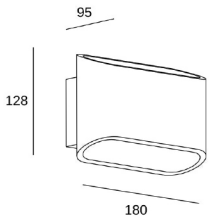

## TECHNICAL FEATURES

IP65 IK05

Power (W) : 8W

Total power consumption of light (W) : 9.8W

Real lumens : 680

Real lm/W : 69

Correlated Colour Temperature (CCT) : LED warm-white 3000K

Dimming protocol : ON-OFF

Lens / reflector angle : FLOOD 96°

Structure material : Aluminium

Structure finish : Urban grey

Diffuser material : Glass

Diffuser finish : Transparent

Driver Brand : HEP

Voltage / frequency : 100-240V/50-60Hz