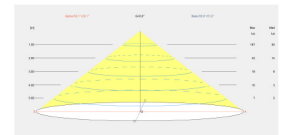

## LUMINOTECHNIC FEATURES

Light source: LED

CRI: 80

MacAdam steps: 3

Photobiological risk: RG1