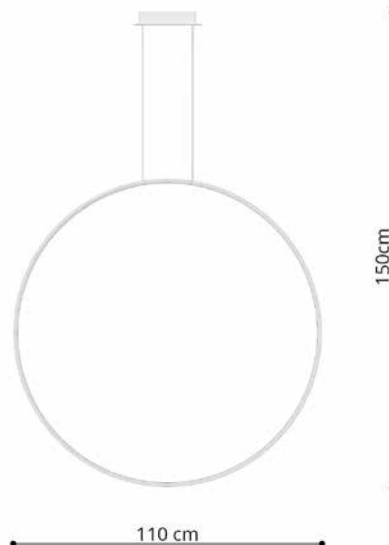

Pendant
Limitless Ring Vertical LED Large

Dimensions

Lamp Type

LED 70W / 7820lm / 3000K or 4000K

Material

Steel

Finish

Black or white

Bulb

LED included

Weight

Net: 5.85kg

Gross: 6.0kg

Packaging

Volume: 120x120x17cm

No. of boxes:

Specs

IP20