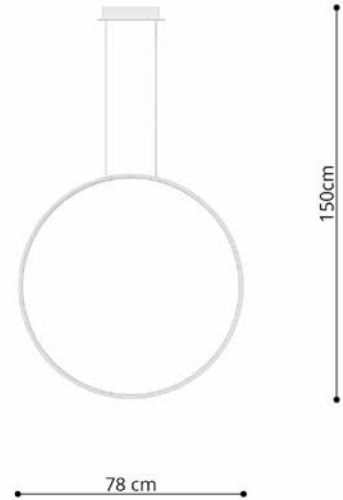

Pendant
Limitless Ring Vertical LED Medium

Lamp Type

LED 50W / 5520lm / 3000K or 4000K

Material

Steel

Finish

Black or white

Bulb

LED included

Weight

Net: 5.05kg

Gross: 5.2kg

Packaging

Volume: 88x88x17cm

No. of boxes:

Dimensions

Specs

IP20