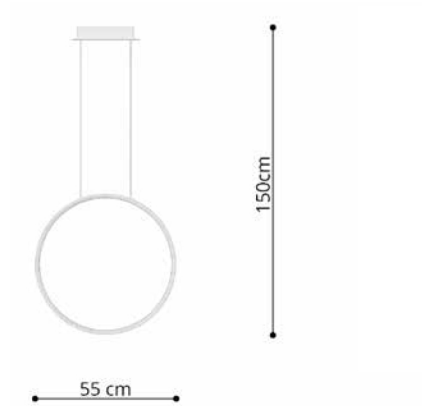

Pendant  
**Limitless Ring Vertical LED Small**

---

**Lamp Type**

LED 30W / 3870lm / 3000K or 4000K

---

**Material**

Steel

---

**Finish**

Black or white

---

**Bulb**

LED included

---

**Weight**

Net: 4.65kg

Gross: 4.8kg

---

**Packaging**

Volume: 65x65x17cm

No. of boxes:

**Dimensions**

---

**Specs**