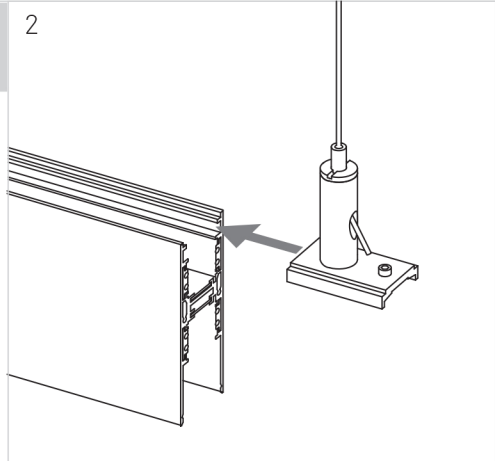

# Fineline Track

48V

**i** CONNECTOR

NOT INCLUDED