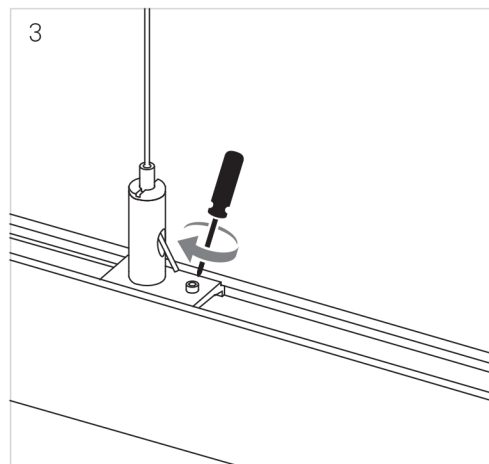

# Fineline Track

48V

**i** CONNECTOR

NOT INCLUDED