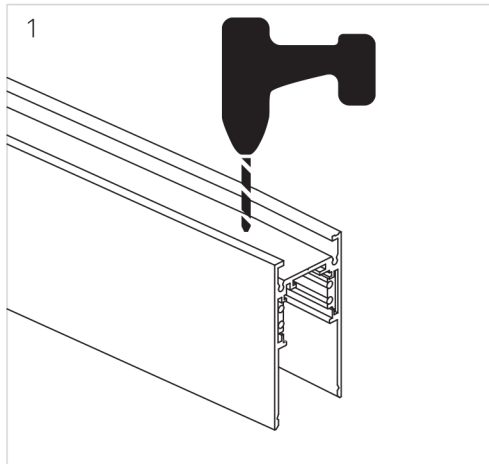

# Fineline Track

48V

**i** CONNECTOR

NOT INCLUDED