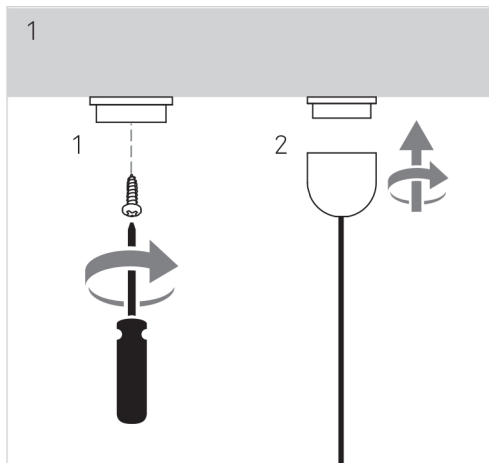

# Fineline Track

48V

**i** CONNECTOR

NOT INCLUDED