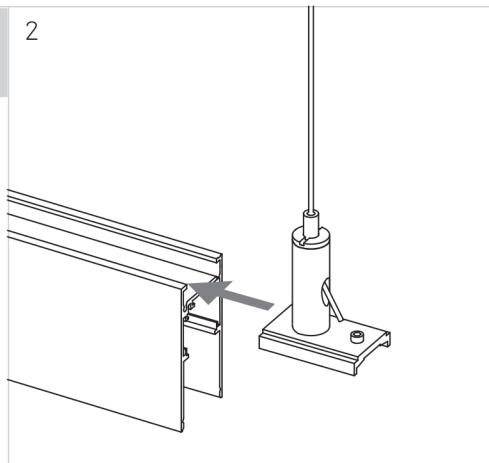

# Fineline Track

48V

**i** CONNECTOR

NOT INCLUDED