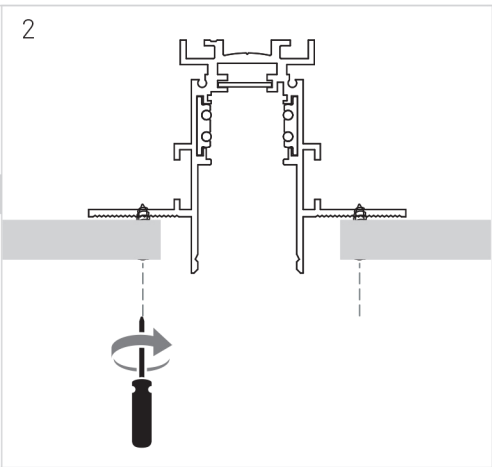

# Fineline Track

48V

**i** CONNECTOR

NOT INCLUDED