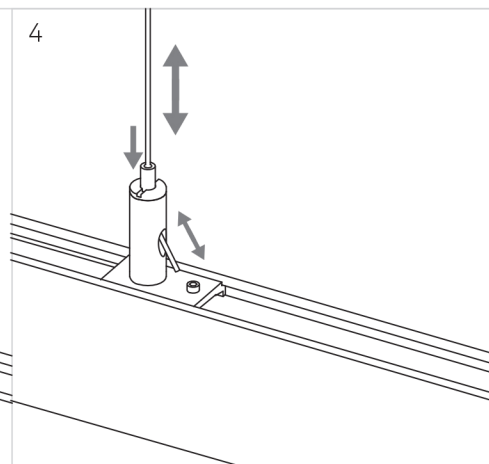

# Fineline Track

48V

**i** CONNECTOR

NOT INCLUDED