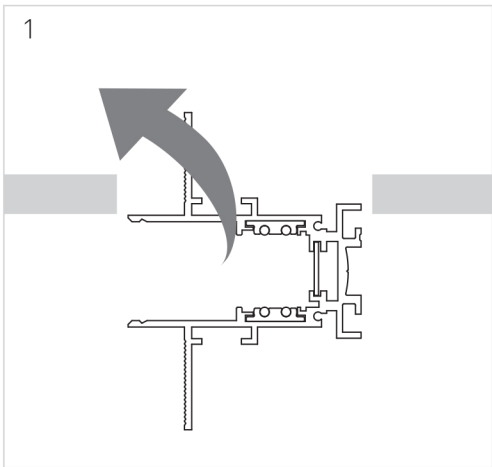

# Fineline Track

48V

**i** CONNECTOR

NOT INCLUDED