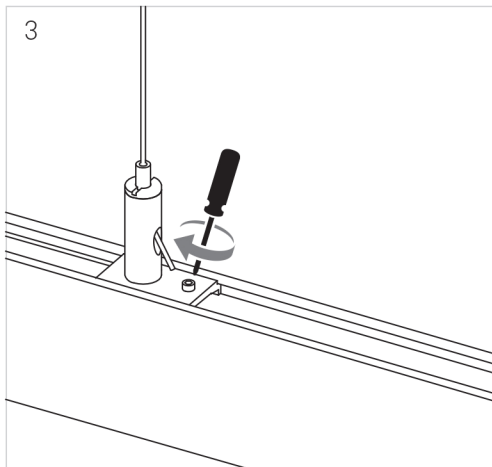

# Fineline Track

48V

**i** CONNECTOR

NOT INCLUDED