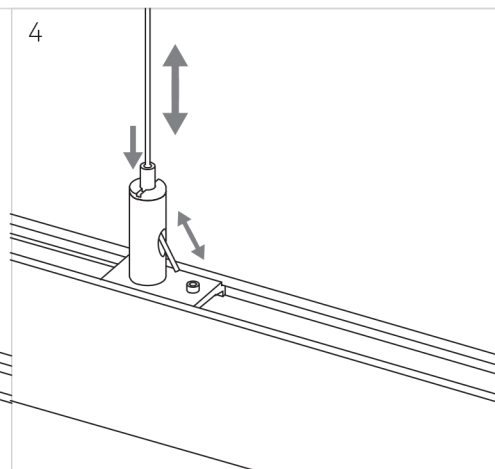

# Fineline Track

48V

**i** CONNECTOR

NOT INCLUDED