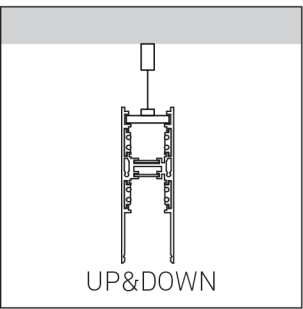

# Fineline Track

48V

**i** CONNECTOR

NOT INCLUDED