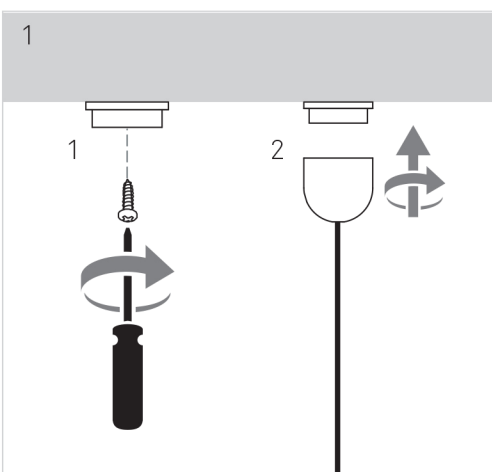

# Fineline Track

48V

**i** CONNECTOR

NOT INCLUDED