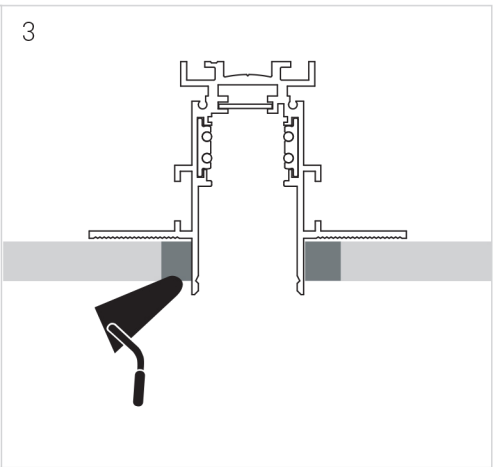

# Fineline Track

48V

**i** CONNECTOR

NOT INCLUDED