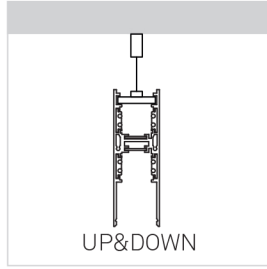

# Fineline Track

48V

**i** CONNECTOR

NOT INCLUDED