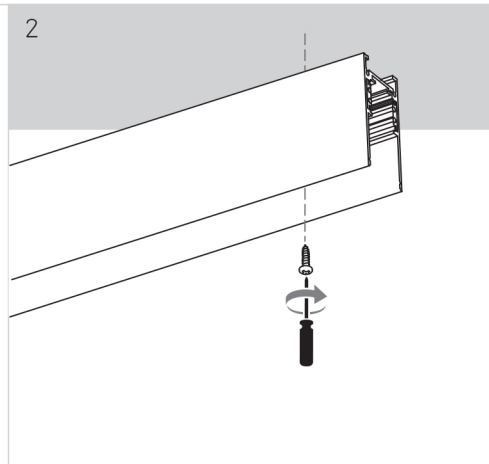

# Fineline Track

48V

**i** CONNECTOR

NOT INCLUDED