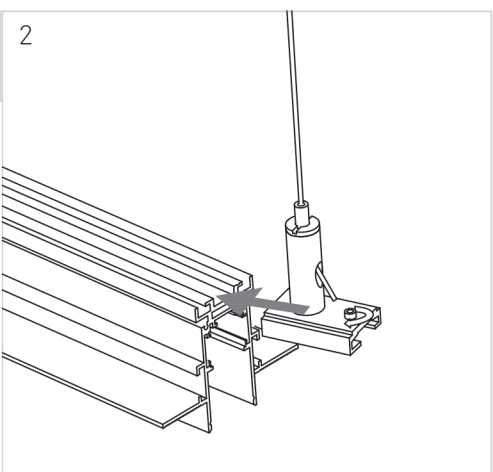

# Fineline Track

48V

**i** CONNECTOR

NOT INCLUDED