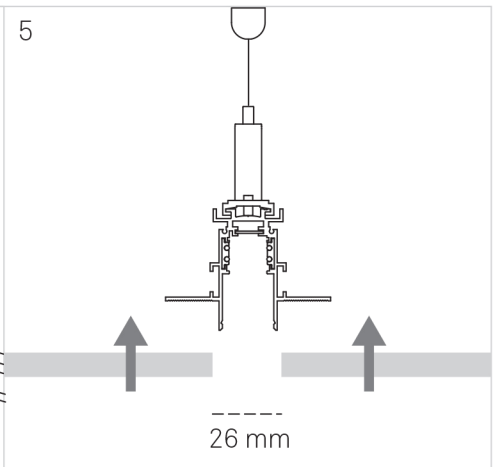

# Fineline Track

48V

**i** CONNECTOR

NOT INCLUDED