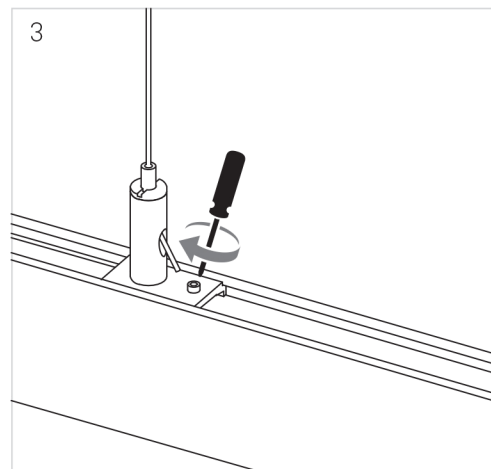

# Fineline Track

48V

**i** CONNECTOR

NOT INCLUDED