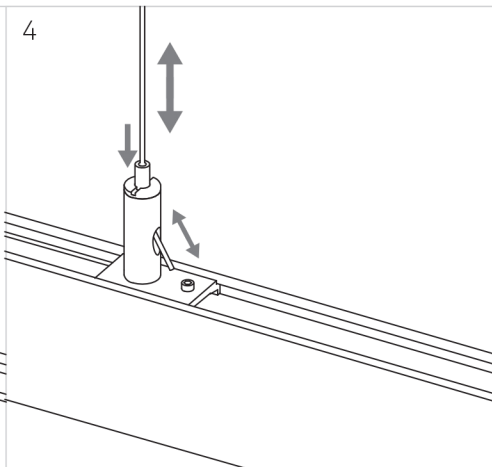

# Fineline Track

48V

**i** CONNECTOR

NOT INCLUDED