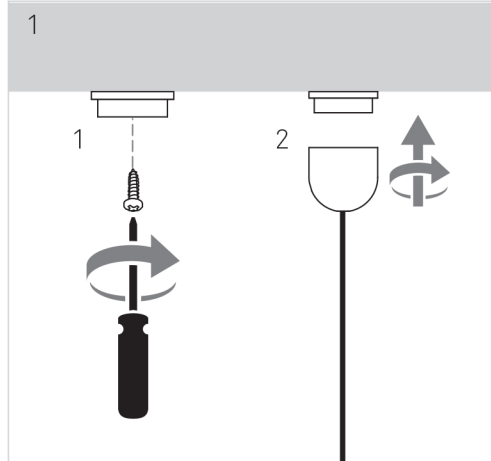

# Fineline Track

48V

**i** CONNECTOR

NOT INCLUDED