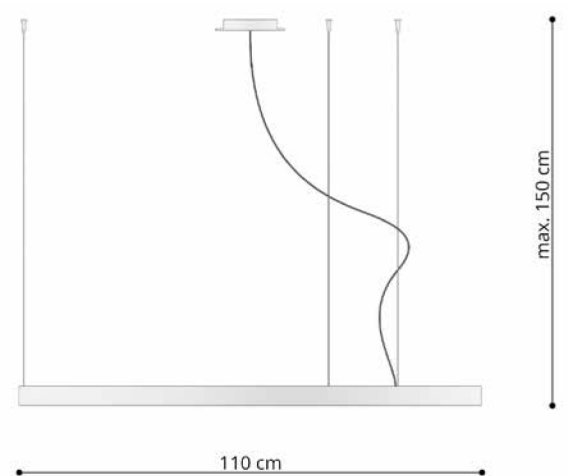

Pendant  
**Limitless Ring LED Large**

**Lamp Type**

LED 70W / 7820lm / 3000K or 4000K

**Material**

Steel

**Finish**

Black or white

**Bulb**

LED included

**Weight**

Net: 5.85kg

Gross: 6.0kg

**Packaging**

Volume: 120x120x17cm

No. of boxes:

**Dimensions**