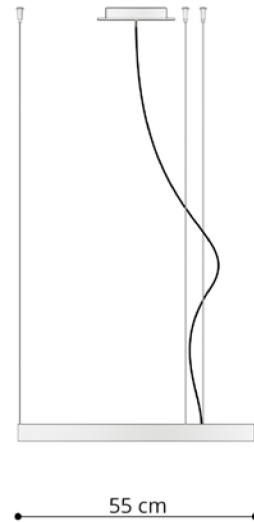

Pendant
Limitless Ring LED Small

Lamp Type

LED 30W / 3870lm / 3000K or 4000K

Material

Steel

Finish

Black or white

Bulb

LED included

Weight

Net: 4.65kg

Gross: 4.8kg

Packaging

Volume: 65x65x17cm

No. of boxes:

Dimensions