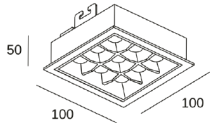

95x95

0-18

LUMINOTECHNIC FEATURES

Light source: LED NICHIA

CRI: 90

MacAdam steps: 3

Photobiological risk: RG2

VENTILATION FEATURES

Power used: 18.3W

Service value measurement standard: EN 60879:2019

LOGISTICS

Net weight (kg): 0.25

Packaged weight (kg): 0.37

Packaging: 190mm x 200mm x 100mm

72 Un