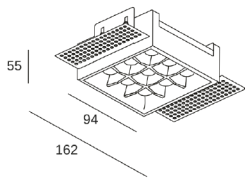

Punto Square LED Trimless

Downlight Punto Standard Square Trimless 18.3W LED warm-white 2700K CRI90 48d White IP23 1303lm

TECHNICAL FEATURES

Power (W) : 18.3W

Total power consumption of light (W) : 18.3W

Real lumens : 1303

Real lm/W : 71

Correlated Colour Temperature (CCT) : LED warm-white 2700K

Lens / reflector angle : FLOOD 48°

UGR : <=16

Structure material : Aluminium, Polycarbonate

Structure finish : White

Smart Compatible