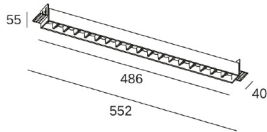

## LUMINOTECHNIC FEATURES

Light source: LED NICHIA

CRI: 90

MacAdam steps: 3

Photobiological risk: RG2

UGR

UGR crosswise: 11.9

UGR lengthwise: 12.1