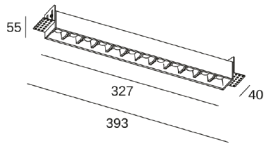

40x327

0-18

LUMINOTECHNIC FEATURES

Light source: LED NICHIA

CRI: 90

MacAdam steps: 3

Photobiological risk: RG2

UGR

UGR crosswise: 11.2

UGR lengthwise: 11.1

UGR	
S=0.250	
Ceiling / cavity	0.7
Walls	0.5
Working Plane	0.2
Room dimensions	X=4H, Y=8H
UGR crosswise	11.2
UGR lengthwise	11.1

VENTILATION FEATURES

Power used: 24.4W

Service value measurement standard: EN 60879:2019

LOGISTICS

Net weight (kg): 0.38

Packaged weight (kg): 0.56

48 Un