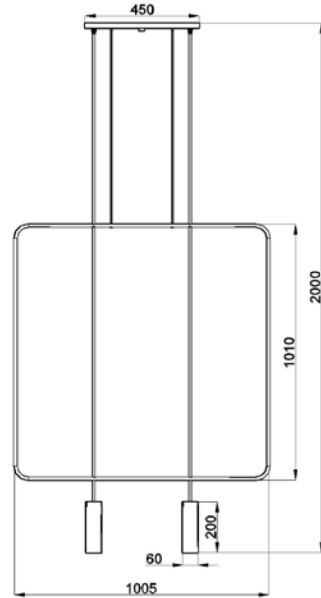

Pendant
Limitless Square Double

Dimensions

Lamp Type

2xGU10 / 1x40W / 50-60Hz / 220-230V

Material

Steel

Finish

Black

Bulb

Not included

Weight

Net: 5.05kg

Gross: 5.2kg

Packaging

Volume: 112x112x10cm

No. of boxes: 1

Specs

IP20