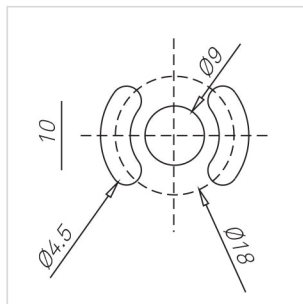

MINO

SPOTLIGHT

i

HONEYCOMB

SOFTENING

SQUARE

ELLIPTICAL

OPTIONAL

Ø6mm

4

ON