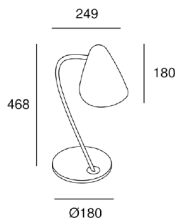

### SPECIFICATION

---

IP RATING: IP20

POWER: 23 W

LAMP: E27 (BULB NOT INCLUDED)

LIGHT OUTPUT: N / A

LIGHT TEMPERATURE: N / A

DIMMABLE: N / A

### DIMENSIONS

---

WIDTH: 249 MM

HEIGHT: 469 MM

BASE DIAMETER: 190 MM

### SHIPPING DIMENSIONS

---

NET WEIGHT: 2.6 KG

GROSS WEIGHT: 4 KG

PACKAGE DIMENSIONS: 440 MM X 350 MM X 200 MM