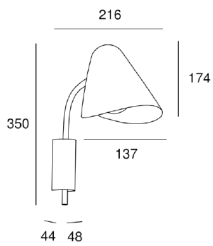

### SPECIFICATION

---

IP RATING: IP20

POWER: 23 W

LAMP: E14 (BULB NOT INCLUDED)

LIGHT OUTPUT: N / A

LIGHT TEMPERATURE: N / A

DIMMABLE: N / A

BEAM ANGLE: N / A

STRUCTURE COMPOSITION: STEEL

STRUCTURE FINISH: BLACK

VOLTAGE: 100-240 V / 50/60 HZ

WARRANTY: 5 YEARS

### DIMENSIONS

---

LENGTH: 216 MM

HEIGHT: 350 MM

WIDTH: 137 MM

### SHIPPING DIMENSIONS

---

NET WEIGHT: 0.73 KG

GROSS WEIGHT: 1.73 KG

PACKAGE DIMENSIONS: 400 MM X 250 MM X 200 MM