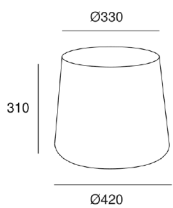

KURASHIKKU FLOOR LAMP

SPECIFICATION

IP RATING: IP20

POWER: 100 W MAX.

LAMP: E27 (BULB NOT INCLUDED)

LIGHT OUTPUT: N / A

LIGHT TEMPERATURE: N / A

DIMMABLE: N / A

BEAM ANGLE: N / A

STRUCTURE COMPOSITION: STEEL

STRUCTURE FINISH: CHROME

DIFFUSER COMPOSITION: TEXTILE

DIFFUSER FINISH: WHITE / SANDBLASTED

VOLTAGE: 100-240 V / 50/60 HZ

WARRANTY: 5 YEARS

DIMENSIONS

DIAMETER: 320 MM

HEIGHT: 1596 MM

SHIPPING DIMENSIONS

NET WEIGHT: 5.89 KG

GROSS WEIGHT: 8.36 KG

PACKAGE DIMENSIONS: 400 MM X 120 MM X 1430 MM