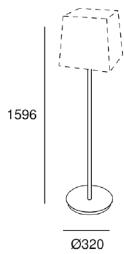

## KURASHIKKU FLOOR LAMP

### SPECIFICATION

---

IP RATING: IP20

POWER: 100 W MAX.

LAMP: E27 (BULB NOT INCLUDED)

LIGHT OUTPUT: N / A

LIGHT TEMPERATURE: N / A

DIMMABLE: N / A

### DIMENSIONS

---

DIAMETER: 320 MM

HEIGHT: 1596 MM

### SHIPPING DIMENSIONS

---

NET WEIGHT: 5.89 KG

GROSS WEIGHT: 8.36 KG

PACKAGE DIMENSIONS: 400 MM X 120 MM X 1430 MM