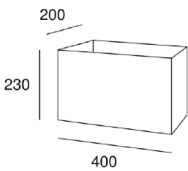

KURASHIKKU FLOOR LAMP

SPECIFICATION

IP RATING: IP20

POWER: 100 W MAX.

LAMP: E27 (BULB NOT INCLUDED)

LIGHT OUTPUT: N / A

LIGHT TEMPERATURE: N / A

DIMMABLE: N / A

BEAM ANGLE: N / A

STRUCTURE COMPOSITION: STEEL

STRUCTURE FINISH: CHROME

DIFFUSER COMPOSITION: TEXTILE

DIFFUSER FINISH: WHITE / SANDBLASTED

VOLTAGE: 100-240 V / 50/60 HZ

WARRANTY: 5 YEARS

DIMENSIONS

DIAMETER: 320 MM

HEIGHT: 1596 MM

SHIPPING DIMENSIONS

NET WEIGHT: 5.89 KG

GROSS WEIGHT: 8.36 KG

PACKAGE DIMENSIONS: 400 MM X 120 MM X 1430 MM