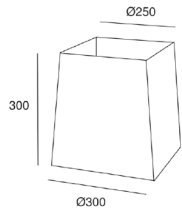

KURASHIKKU FLOOR LAMP

SPECIFICATION

IP RATING: IP20

POWER: 100 W MAX.

LAMP: E27 (BULB NOT INCLUDED)

LIGHT OUTPUT: N / A

LIGHT TEMPERATURE: N / A

DIMMABLE: N / A

BEAM ANGLE: N / A

STRUCTURE COMPOSITION: STEEL

STRUCTURE FINISH: CHROME

DIFFUSER COMPOSITION: TEXTILE

DIFFUSER FINISH: WHITE / SANDBLASTED

VOLTAGE: 100-240 V / 50/60 HZ

WARRANTY: 5 YEARS

DIMENSIONS

DIAMETER: 320 MM

HEIGHT: 1596 MM

SHIPPING DIMENSIONS

NET WEIGHT: 5.89 KG

GROSS WEIGHT: 8.36 KG

PACKAGE DIMENSIONS: 400 MM X 120 MM X 1430 MM