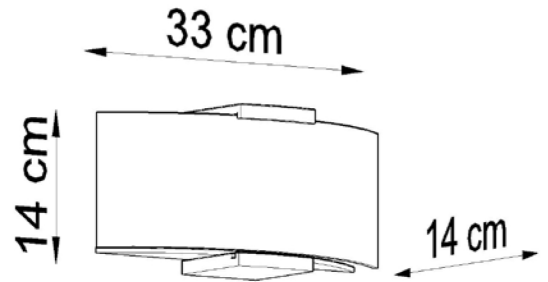

Wall Light
Ohio

Lamp Type

2xE14 / 1x40W / 50-60Hz / 220-230V

Material

Glass, wood

Finish

White (glass), wood

Bulb

Not included

Weight

Net: 0.65kg

Gross: 0.8kg

Packaging

Volume: 40x20x15cm

No. of boxes: 1

Dimensions