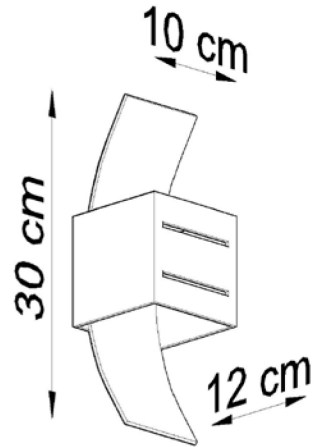

Wall Light
Inovati Dual Emission

Dimensions

Lamp Type

1xG9 / 1x40W / 50-60Hz / 220-230V

Material

Aluminium, glass

Finish

White, grey or black

Bulb

Not included

Weight

Net: 0.75kg

Gross: 0.9kg

Packaging

Volume: 25x25x20cm

No. of boxes: 1

Specs

IP20