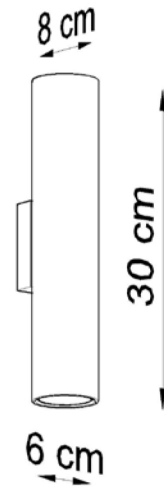

Wall Light
Tube Dual Emission

Lamp Type

2xGU10 / 2x40W / 50-60Hz / 220-230V

Material

Steel

Finish

White or black

Bulb

Not included

Weight

Net: 1.05kg

Gross: 1.2kg

Packaging

Volume: 14x14x31cm

No. of boxes: 1

Dimensions

Specs

IP20