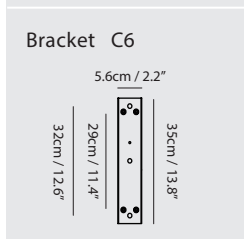

By Kuo, Keng Dian 郭庚典

matt black + walnut (wood cap)

matt white + beech (wood cap)

Measurement : centimeter / inches

**Mumu Pendant 120**

**Model**  
SLD-3981P

**Material**  
aluminum, beech/ walnut cap

**Light Source**  
LED 32W 3000K CRI 90 2150lm

**Material**  
aluminum, beech/ walnut cap

**Light Source**  
LED 48W 3000K CRI 90 3216lm

**Driver**  
Built-in dimmable driver

**Weight**  
5.1kg / 11.2lb

- Color**
-  matt black + walnut (wood cap)
  -  matt white + beech (wood cap)