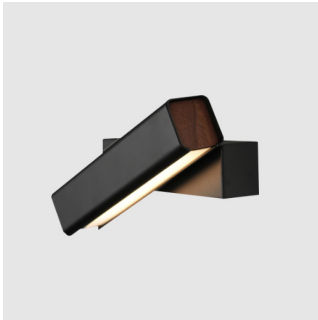

matt black + walnut (wood cap)