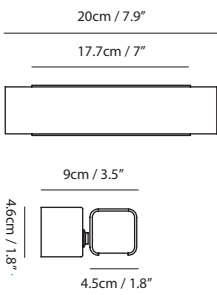

**Material**  
aluminum, beech/ walnut cap

**Light Source**  
LED 48W 3000K CRI 90 3216lm

**Driver**  
Built-in dimmable driver

**Weight**  
5.1kg / 11.2lb

- Color**
-  matt black + walnut (wood cap)
  -  matt white + beech (wood cap)

By Kuo, Keng Dian 郭庚典

matt black + walnut (wood cap)

matt white + beech (wood cap)

Measurement : centimeter / inches

**Mumu Wall**

**Model**  
SLD-3981W

**Material**  
aluminum, wood

**Light Source**  
LED 5.7W 3000K CRI 90 382lm