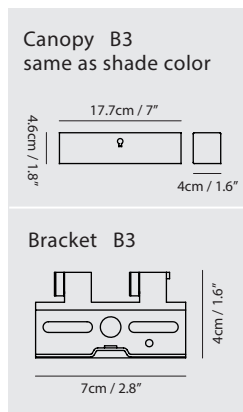

By Kuo, Keng Dian 郭庚典

matt black + walnut (wood cap)

matt white + beech (wood cap)

Measurement : centimeter / inches

**Mumu Wall**

**Model**  
SLD-3981W

**Material**  
aluminum, wood

**Light Source**  
LED 5.7W 3000K CRI 90 382lm