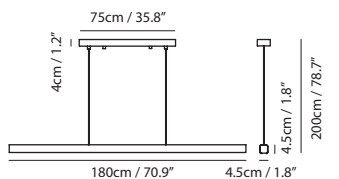

Mumu Pendant 180

Model
SLD-3981PL

Material
aluminum, beech/ walnut cap

Light Source
LED 48W 3000K CRI 90 3216lm

Driver
Built-in dimmable driver

Weight
5.1kg / 11.2lb

1. **Color**
2. matt black + walnut (wood cap)
   - matt white + beech (wood cap)