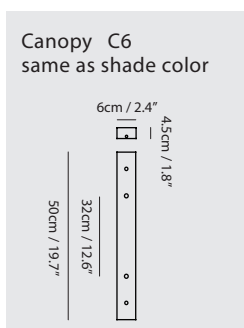

By Kuo, Keng Dian 郭庚典

matt black + walnut (wood cap)

matt white + beech (wood cap)

Measurement : centimeter / inches

**Mumu Pendant 120**

**Model**  
SLD-3981P

**Material**  
aluminum, beech/ walnut cap

**Light Source**  
LED 32W 3000K CRI 90 2150lm

**Material**  
aluminum, beech/ walnut cap

**Light Source**  
LED 48W 3000K CRI 90 3216lm

**Driver**  
Built-in dimmable driver

**Weight**  
5.1kg / 11.2lb

- Color**
-  matt black + walnut (wood cap)
  -  matt white + beech (wood cap)

By Kuo, Keng Dian 郭庚典

matt black + walnut (wood cap)

matt white + beech (wood cap)

Measurement : centimeter / inches

**Mumu Wall**

**Model**  
SLD-3981W

**Material**  
aluminum, wood

**Light Source**  
LED 5.7W 3000K CRI 90 382lm