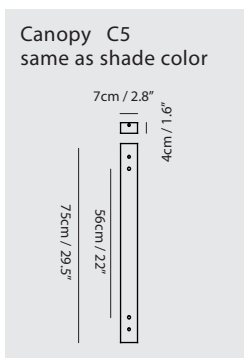

Mumu Pendant 180

Model
SLD-3981PL

Material
aluminum, beech/ walnut cap

Light Source
LED 48W 3000K CRI 90 3216lm

Driver
Built-in dimmable driver

Weight
5.1kg / 11.2lb

1. **Color**
2. matt black + walnut (wood cap)
   - matt white + beech (wood cap)