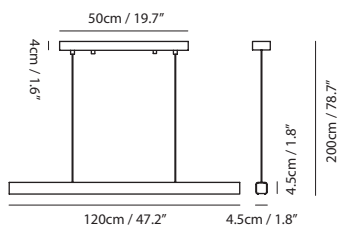

By Kuo, Keng Dian 郭庚典

matt black + walnut (wood cap)

matt white + beech (wood cap)

Measurement : centimeter / inches

**Mumu Pendant 120**

**Model**  
SLD-3981P

**Material**  
aluminum, beech/ walnut cap

**Light Source**  
LED 32W 3000K CRI 90 2150lm

**Material**  
aluminum, beech/ walnut cap

**Light Source**  
LED 48W 3000K CRI 90 3216lm

**Driver**  
Built-in dimmable driver

**Weight**  
5.1kg / 11.2lb

- Color**
-  matt black + walnut (wood cap)
  -  matt white + beech (wood cap)