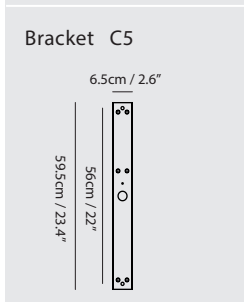

Mumu Pendant 180

Model
SLD-3981PL

Material
aluminum, beech/ walnut cap

Light Source
LED 48W 3000K CRI 90 3216lm

Driver
Built-in dimmable driver

Weight
5.1kg / 11.2lb

1. **Color**
2. matt black + walnut (wood cap)
   - matt white + beech (wood cap)