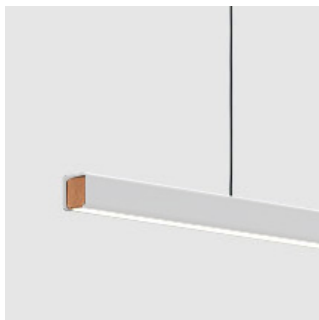

目木由年輕設計師所設計，研習木工多年的他，精心結合前端科技與木頭特性，將高演色性的 LED 光源 (CRI >90) 嵌入流線俐落的金屬燈體，而自然的木紋則相合在燈體兩側，混搭出溫和而沈靜的舒心感受。疲累時望見「目木」，彷彿身在蓊鬱林木中，吐納那片療癒人心的自然美景。

Designer Dian has been mastering the artistry of woodworking for years. He's always had an appreciation towards the organic nature the material exhibits. In the MUMU pendant, he utilizes the coolness of metal married with an LED light source, and counter-balances this with the warmth of the wood on both ends of the pendant. The MUMU is available in two versions: Matt White with Beech and Matt Black with Walnut.

By Kuo, Keng Dian 郭庚典

matt black + walnut (wood cap)

matt white + beech (wood cap)

Measurement : centimeter / inches

**Mumu Pendant 120**

**Model**  
SLD-3981P

**Material**  
aluminum, beech/ walnut cap

**Light Source**  
LED 32W 3000K CRI 90 2150lm

**Feature**  
Push dimmer switch

**Driver**  
Built-in dimmable driver

**Weight**  
2.9kg / 6.4lb

- Color**
-  matt black + walnut (wood cap)
  -  matt white + beech (wood cap)

**Mumu Pendant 180**

**Model**  
SLD-3981PL

**Material**  
aluminum, beech/ walnut cap

**Light Source**  
LED 48W 3000K CRI 90 3216lm

**Driver**  
Built-in dimmable driver

**Weight**  
5.1kg / 11.2lb

- Color**
-  matt black + walnut (wood cap)
  -  matt white + beech (wood cap)