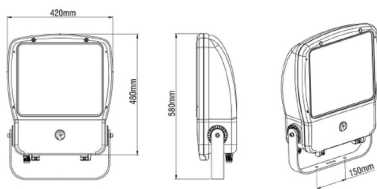

SHIFT MEGA FOUR LED ADJUSTABLE OUTDOOR IP66 FLOODLIGHT

DLD/SHIFTM4

DETAILS

IP Rating	IP66
Material(s)	Die-cast aluminium Galvanised steel
Warranty	5 years

KEY POINTS

- Die-cast aluminium body and cover
- Coated in silver
- Galvanised steel bracket in silver
- Anti-ageing rubber gaskets
- 4mm thick extra-clear tempered glass
- Four sources of LED light

DIMENSIONS

PRODUCT CODE CONSTRUCTION

PRODUCT CODE PREFIX

DLD/SHIFTM4

LIGHT TEMP. CCT

30K

30K 3000K
40K 4000K
50K 5000K

BEAM ANGLE

162 lm

170 lm

171 lm

POWER

Wattage

160W

Voltage

230V