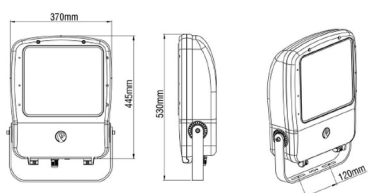

SHIFT MEGA THREE LED ADJUSTABLE OUTDOOR IP66 FLOODLIGHT

DLD/SHIFTM3

DETAILS	
IP Rating	IP66
Material(s)	Die-cast aluminium Galvanised steel
Warranty	5 years

KEY POINTS

- Die-cast aluminium body and cover
- Coated in silver
- Galvanised steel bracket in silver
- Anti-ageing rubber gaskets
- 4mm thick extra-clear tempered glass
- Three sources of LED light

DIMENSIONS

PRODUCT CODE CONSTRUCTION

PRODUCT CODE PREFIX		LIGHT TEMP. CCT		BEAM ANGLE
DLD/SHIFTM3	+	30K	+	SPT
		30K 3000K 40K 4000K 50K 5000K		SPT SPOT MDM MEDIUM WD WIDE

SPECIFICATION

COLOUR TEMPERATURE

System Lumen Output