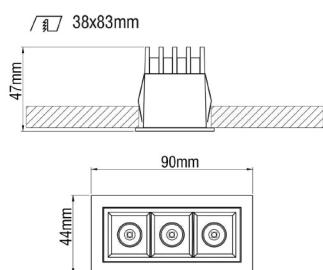

SURF 3 LED FIXED RECESSED DOWNLIGHT

DLD/SURF3RF

DETAILS

IP Rating IP20
Material(s) Aluminium

Warranty 5 years

KEY POINTS

- Aluminium body in a black or white finish
- Easy mounting

DIMENSIONS

PRODUCT CODE CONSTRUCTION

PRODUCT CODE PREFIX	LIGHT TEMP. CCT	INNER FINISH	OUTER FINISH
DLD/SURF3RF	30K	B	W
	30K 3000K 40K 4000K	B BLACK GO GOLD GR GREY	B BLACK W WHITE

SPECIFICATION

3000K

4000K

COLOUR TEMPERATURE

System Lumen Output

87 lm

94 lm

POWER

Wattage

Voltage

Current

3 X 2W (6W)