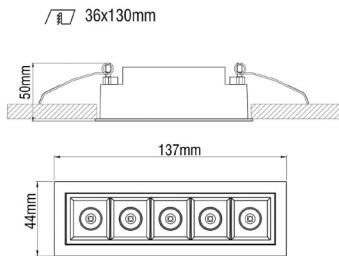

SURF 5 LED FIXED RECESSED DOWNLIGHT

DLD/SURF5RF

DETAILS

IP Rating IP20
Material(s) Aluminium

Warranty 5 years

KEY POINTS

- Aluminium body in a black or white finish
- Easy mounting

DIMENSIONS

System Lumen Output

87 lm

94 lm

POWER

Wattage

Voltage

Current

5 X 2W (10W)