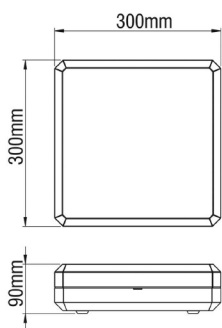

- Polycarbonate body in white finish
- Methacrylate cover in white finish
- Steel base for installation
- Includes anti-ageing sealing gasket

DIMENSIONS

PRODUCT CODE CONSTRUCTION

PRODUCT CODE PREFIX

DLD/ARCSQUARE +

LIGHT TEMP. CCT

27K

27K 2700K
40K 4000K

Dimensions: Ø360mm, H.90mm

SPECIFICATION

3000K

4000K

COLOUR TEMPERATURE