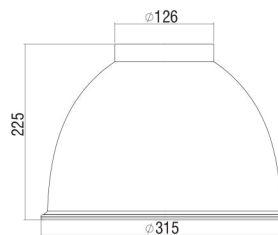

Small Pendant
Lumos

Pendant Body

Aluminium Shade

Prismatic Shade

Dimensions

Voltage 230V **Lamp Type** E27

Material
Aluminium

Finish
Black, Grey, White, Anodised, Prismatic

Bulb
Bulb not included

Weight
0.76 kg

Specs
IP20