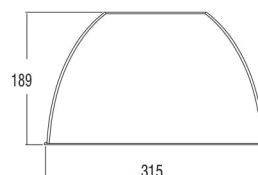

Small Pendant
Lumos

Pendant Body

Aluminium Shade

Prismatic Shade

Dimensions

Voltage 230V **Lamp Type** E27

Material
Aluminium

Finish
Black, Grey, White, Anodised, Prismatic

Bulb
Bulb not included

Weight
0.76 kg

Specs
IP20