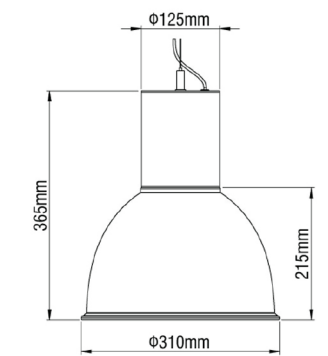

Pendant
Funnel

Dimensions

Voltage
230V

Lamp Type
LED (not included)

Material
Aluminium / Steel mounting base

Finish
Black, Grey, White

Bulb
Bulb not included

Weight
0.42kg

Specs
IP20