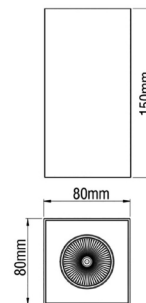

Wall Light  
**Block Single Emission**

**Dimensions**

---

**Voltage**  
230V

**Lamp Type**  
GU10 LED

---

**Material**  
Aluminium / Steel mounting base

---

**Finish**  
Black, Grey, White

---

**Bulb**  
Bulb not included

---

**Weight**  
0.4kg

---

**Specs**  
IP20