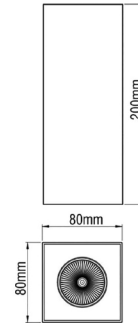

Wall Light
Block Double Emission

Dimensions

Voltage
230V

Lamp Type
GU10 LED

Material
Aluminium / Steel mounting base

Finish
Black, Grey, White

Bulb
Bulb not included

Weight
0.4kg

Specs
IP20