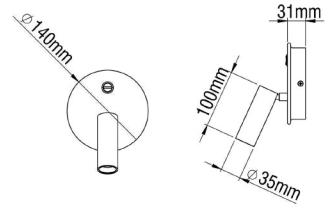

Surface Mounted Wall Spot Light
Accent

Dimensions

Voltage
230V

Lamp Type
LED 2W / 700mA

Material
Aluminium / Steel mounting base

Finish
Black, Grey, White

Bulb
LED included

Weight
0.4kg

Specs
IP20