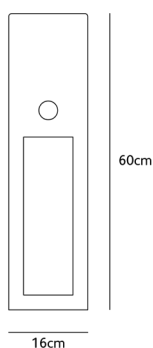

jaxx

floor lamp

JX.60.FL.BL & JX.110.FL.BL & JX.RELAX.FL.BL

colors & materials

* **BL** black
powder coated

* **TG**
tarpaulin grey
powder coated

Order code	JX.RELAX.FL.*
Dimensions	
Wxdxh	28x28x50cm
Standard cable length	500cm
Light source	
Included, 1 x LED warm white bulb	7W / 240V / 2700K / 806 lm
Lampholder	E27
Weight	
Net. weight	15kg

Order code	JX.60.FL.*
Dimensions	
Wxdxh	16x16x60cm
Standard cable length	500cm
Light source	
Included, 1 x LED warm white bulb	7W / 240V / 2700K / 806 lm
Lampholder	E27
Weight	
Net. weight	8kg

Order code	JX.110.FL.*
Dimensions	
Wxdxh	16x16x110cm
Standard cable length	500cm
Light source	
Included, 1 x LED warm white bulb	7W / 240V / 2700K / 806 lm
Lampholder	E27
Weight	
Net. weight	14kg