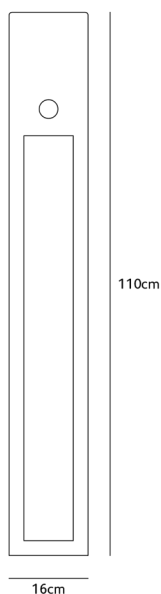

jaxx

floor lamp

JX.60.FL.BL & JX.110.FL.BL & JX.RELAX.FL.BL

colors & materials

* **BL** black
powder coated

* **TG**
tarpaulin grey
powder coated

Order code	JX.RELAX.FL.*
Dimensions	
Wxdxh	28x28x50cm
Standard cable length	500cm
Light source	
Included, 1 x LED warm white bulb	7W / 240V / 2700K / 806 lm
Lampholder	E27
Weight	
Net. weight	15kg

Order code	JX.60.FL.*
Dimensions	
Wxdxh	16x16x60cm
Standard cable length	500cm
Light source	
Included, 1 x LED warm white bulb	7W / 240V / 2700K / 806 lm
Lampholder	E27
Weight	
Net. weight	8kg

Order code	JX.110.FL.*
Dimensions	
Wxdxh	16x16x110cm
Standard cable length	500cm
Light source	
Included, 1 x LED warm white bulb	7W / 240V / 2700K / 806 lm
Lampholder	E27
Weight	
Net. weight	14kg