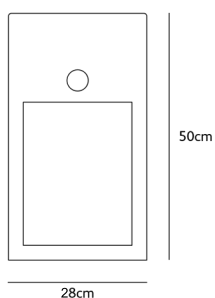

jaxx

floor lamp

JX.60.FL.BL & JX.110.FL.BL & JX.RELAX.FL.BL

colors & materials

* **BL** black
powder coated

* **TG**
tarpaulin grey
powder coated

Order code	JX.RELAX.FL.*
Dimensions	
Wxdxh	28x28x50cm
Standard cable length	500cm
Light source	
Included, 1 x LED warm white bulb	7W / 240V / 2700K / 806 lm
Lampholder	E27
Weight	
Net. weight	15kg

Order code	JX.60.FL.*
Dimensions	
Wxdxh	16x16x60cm
Standard cable length	500cm
Light source	
Included, 1 x LED warm white bulb	7W / 240V / 2700K / 806 lm
Lampholder	E27
Weight	
Net. weight	8kg

Order code	JX.110.FL.*
Dimensions	
Wxdxh	16x16x110cm
Standard cable length	500cm
Light source	
Included, 1 x LED warm white bulb	7W / 240V / 2700K / 806 lm
Lampholder	E27
Weight	
Net. weight	14kg