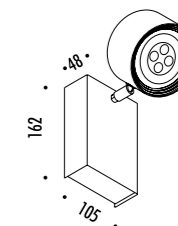

The sizes are expressed in millimeters.

DESIGN 2018  
LAMPADA DA ESTERNO - METALLO  
OUTDOOR LAMP - METAL

SPOT IP65

CE  IP 65

194603	BIANCO OPACO / MATT WHITE	MAX 700 mA DC - 8,4 W LED - 3000K - 639 lm - CRI > 90
194604	NERO OPACO / MATT BLACK	ORIENTABILE
		DRIVER LED INCLUSO INPUT 220-240 V - 50/60 Hz - IP67 - NON DIMMERABILE
		ADJUSTABLE
		INCLUDES LED DRIVER INPUT 220-240 V - 50/60 Hz - IP67 - NOT DIMMABLE