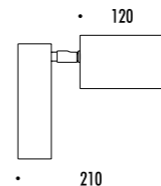

The sizes are expressed in millimeters.

DESIGN 2018  
LAMPADA DA ESTERNO - METALLO  
OUTDOOR LAMP - METAL

SPOT IP65

CE  IP 65

194603	BIANCO OPACO / MATT WHITE	MAX 700 mA DC - 8,4 W LED - 3000K - 639 lm - CRI > 90
194604	NERO OPACO / MATT BLACK	ORIENTABILE
		DRIVER LED INCLUSO INPUT 220-240 V - 50/60 Hz - IP67 - NON DIMMERABILE
		ADJUSTABLE
		INCLUDES LED DRIVER INPUT 220-240 V - 50/60 Hz - IP67 - NOT DIMMABLE