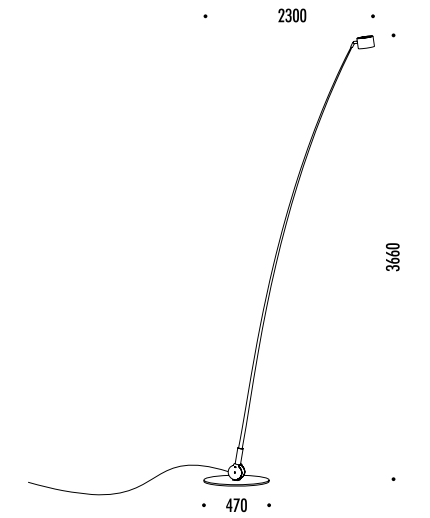

Compasso d'Oro ADI
Award 2014

DESIGN ENZO CALABRESE - DAVIDE GROPPI - 2011
LAMPADA DA ESTERNO - FIBRA DI VETRO - METALLO
OUTDOOR LAMP - FIBERGLASS - METAL

CE  IP 65

The sizes are expressed in millimeters.

SAMPEI 440 OUTDOOR

179803	BIANCO OPACO / MATT WHITE - 3000K	MAX 700 mA DC - 8,4 W LED - 639 lm - CRI > 90
179803-27	BIANCO OPACO / MATT WHITE - 2700K	CAVO NERO 5 m - ORIENTABILE
179804	NERO OPACO / MATT BLACK - 3000K	DRIVER LED INCLUSO INPUT 220-240 V - 50/60 Hz - IP67 - NON DIMMERABILE
179804-27	NERO OPACO / MATT BLACK - 2700K	BLACK CABLE 5 m - ADJUSTABLE
		INCLUDES LED DRIVER INPUT 220-240 V - 50/60 Hz - IP67 - NOT DIMMABLE