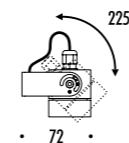

The sizes are expressed in millimeters.

DESIGN 2021  
LAMPADA DA ESTERNO - METALLO  
OUTDOOR LAMP - METAL

OUT 44

CE IP 65

1A16004	NERO OPACO / MATT BLACK - 10°	MAX 500 mA DC - 2 W LED - 3000K - 133 lm - CRI > 90 KIT INSTALLAZIONE OBBLIGATORIO NON INCLUSO ORIENTABILE ACCESSORI OPZIONALI NON INCLUSI COMPULSORY INSTALLATION KIT NOT INCLUDED ADJUSTABLE OPTIONAL ACCESSORIES NOT INCLUDED
1A16104	NERO OPACO / MATT BLACK - 25°	