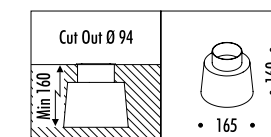

The sizes are expressed in millimeters.

DESIGN 2021
LAMPADA DA ESTERNO - METALLO - VETRO
OUTDOOR LAMP - METAL - GLASS

OUT 100

CE  IP 67

1A15711	INOX LUCIDO / POLISHED STAINLESS STEEL - 10°	MAX 500 mA DC - 20 W LED - 10° - 3000K - 2058 lm - CRI > 90 KIT INSTALLAZIONE OBBLIGATORIO NON INCLUSO DIMENSIONI TAGLIO Ø 94 mm - SPAZIO MINIMO PER INCASSO 160 mm COMPULSORY INSTALLATION KIT NOT INCLUDED CUT-OUT Ø 94 mm - MINIMUM SPACE FOR MOUNTING 160 mm
1A15811	INOX LUCIDO / POLISHED STAINLESS STEEL - 23°	MAX 500 mA DC - 20 W LED - 23° - 3000K - 2058 lm - CRI > 90 KIT INSTALLAZIONE OBBLIGATORIO NON INCLUSO DIMENSIONI TAGLIO Ø 94 mm - SPAZIO MINIMO PER INCASSO 160 mm COMPULSORY INSTALLATION KIT NOT INCLUDED CUT-OUT Ø 94 mm - MINIMUM SPACE FOR MOUNTING 160 mm