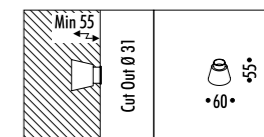

The sizes are expressed in millimeters.

DESIGN 2021  
LAMPADA DA ESTERNO - METALLO  
OUTDOOR LAMP - METAL

OUT 35

CE  IP 67

16

• 35 •

1A15303	BIANCO OPACO / MATT WHITE - 3000K	MAX 350 mA DC - 1 W LED - 3000K - 33 lm - CRI > 90 / 2700K - 31 lm - CRI > 90
1A15303-27	BIANCO OPACO / MATT WHITE - 2700K	KIT INSTALLAZIONE OBBLIGATORIO NON INCLUSO
1A15311	INOX LUCIDO / POLISHED STAINLESS STEEL - 3000K	DIMENSIONI TAGLIO Ø 31 mm
1A15311-27	INOX LUCIDO / POLISHED STAINLESS STEEL - 2700K	SPAZIO MINIMO PER INCASSO 55 mm
		COMPULSORY INSTALLATION KIT NOT INCLUDED
		CUT-OUT Ø 31 mm
		MINIMUM SPACE FOR MOUNTING 55 mm