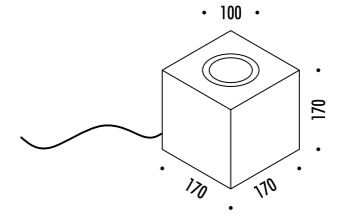

The sizes are expressed in millimeters.

DESIGN ALBERTO ZATTIN - 2006  
LAMPADA DA ESTERNO - CEMENTO - METALLO  
OUTDOOR LAMP - CEMENT - METAL

02

CE  IP 67

1A11500	STANDARD	<p>MAX 500 mA DC - 20 W LED - 10° - 3000K - 2058 lm - CRI &gt; 90</p> <p>CAVO NERO 2,5 m</p> <p>DRIVER LED INCLUSO INPUT 110-240 V - 50/60 Hz - IP68 - NON DIMMERABILE</p> <p>CONNETTORI DRIVER 2 PEZZI INCLUSI</p> <p>BLACK CABLE 2,5 m</p> <p>INCLUDES LED DRIVER INPUT 110-240 V - 50/60 Hz - IP68 - NOT DIMMABLE</p> <p>DRIVER CONNECTORS 2 PIECES INCLUDED</p>