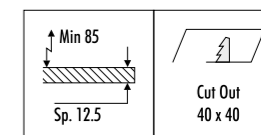

The sizes are expressed in millimeters.

DESIGN 2015  
LAMPADA DA INCASSO DA SOFFITTO - METALLO  
RECESSED CEILING LAMP - METAL

DOT R

CE IP 20

194303	BIANCO OPACO / MATT WHITE	100-240 V - 50/60 Hz - MAX 10 W LED - GU10
194304	NERO OPACO / MATT BLACK	DIMENSIONI TAGLIO CARTONGESSO 40 x 40 mm
		SPAZIO MINIMO PER INCASSO 85 mm
		ORIENTABILE - LAMPADINA NON INCLUSA
		ACCESSORI OPZIONALI LAMPADINA NON INCLUSI
		PLASTERBOARD CUT-OUT 40 x 40 mm
		MINIMUM SPACE FOR MOUNTING 85 mm
		ADJUSTABLE - BULB NOT INCLUDED
		OPTIONAL BULB ACCESSORIES NOT INCLUDED

CODE	SOCKET	TENSION	WATTAGE	BEAM ANGLE (°)	TEMPERATURE (K)	SOURCE LUMENS	BULB EFFICIENCY	CRI (Ra)	DIMMABLE	PRODUCT REFERENCE
------	--------	---------	---------	----------------	-----------------	---------------	-----------------	----------	----------	-------------------