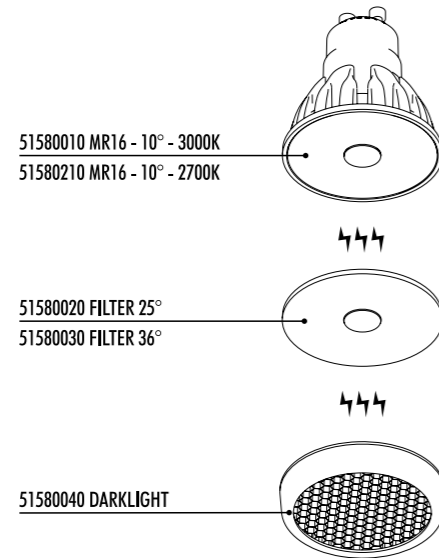

The sizes are expressed in millimeters.

DESIGN 2015  
LAMPADA DA INCASSO DA SOFFITTO - METALLO  
RECESSED CEILING LAMP - METAL

DOT R

CE IP 20

194303	BIANCO OPACO / MATT WHITE	100-240 V - 50/60 Hz - MAX 10 W LED - GU10
194304	NERO OPACO / MATT BLACK	DIMENSIONI TAGLIO CARTONGESSO 40 x 40 mm
		SPAZIO MINIMO PER INCASSO 85 mm
		ORIENTABILE - LAMPADINA NON INCLUSA
		ACCESSORI OPZIONALI LAMPADINA NON INCLUSI
		PLASTERBOARD CUT-OUT 40 x 40 mm
		MINIMUM SPACE FOR MOUNTING 85 mm
		ADJUSTABLE - BULB NOT INCLUDED
		OPTIONAL BULB ACCESSORIES NOT INCLUDED

CODE	SOCKET	TENSION	WATTAGE	BEAM ANGLE (°)	TEMPERATURE (K)	SOURCE LUMENS	BULB EFFICIENCY	CRI (Ra)	DIMMABLE	PRODUCT REFERENCE
------	--------	---------	---------	----------------	-----------------	---------------	-----------------	----------	----------	-------------------