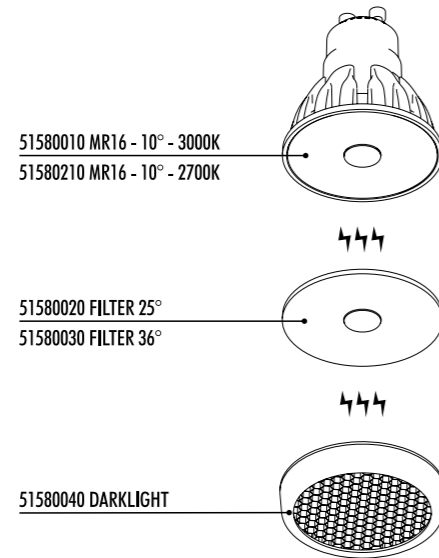

ACCESSORI OBBLIGATORI / COMPULSORY ACCESSORIES

1A16400	LENS NARROW BEAM	DOT ENDLESS LENS
1A16500	LENS MEDIUM BEAM	

NETWORK

GROUPS

DYNAMIC SCENES

DISCOVER

davide groppi IOT

C O N T R O L A P P

CODE	SOCKET	TENSION	WATTAGE	BEAM ANGLE (°)	TEMPERATURE (K)	SOURCE LUMENS	BULB EFFICIENCY	CRI (Ra)	DIMMABLE	PRODUCT REFERENCE
------	--------	---------	---------	----------------	-----------------	---------------	-----------------	----------	----------	-------------------