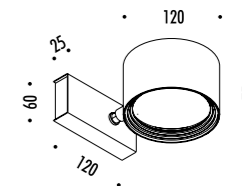

The sizes are expressed in millimeters.

DESIGN DAVIDE GROPPI - 2018
LAMPADA DA PARETE E DA SOFFITTO - METALLO
WALL AND CEILING LAMP - METAL

CE  IP 20

SPOT ENDLESS

1A10703	BIANCO OPACO / MATT WHITE	48 V DC - MAX 12,6 W LED MAX 7 SPOT SU ENDLESS
1A10704	NERO OPACO / MATT BLACK	KIT DI ALIMENTAZIONE OBBLIGATORIO NON INCLUSO
		MODULO LED NON INCLUSO
		ACCESSORI OPZIONALI MODULO LED NON INCLUSI
		MAX 7 SPOT ON ENDLESS
		COMPULSORY POWER SUPPLY KIT NOT INCLUDED
		LED MODULE NOT INCLUDED
		OPTIONAL LED MODULE ACCESSORIES NOT INCLUDED