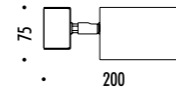

1A10803	BIANCO OPACO / MATT WHITE	48 V DC - MAX 12,6 W LED MAX 7 SPOT SU ENDLESS
1A10804	NERO OPACO / MATT BLACK	DIMMERABILE CON CONTROLLO WIRELESS SOLO TRAMITE APP DEDICATA by DAVIDE GROPPI
		KIT DI ALIMENTAZIONE OBBLIGATORIO NON INCLUSO
		MODULO LED NON INCLUSO
		ACCESSORI OPZIONALI MODULO LED NON INCLUSI
		MAX 7 SPOT ON ENDLESS
		DIMMABLE WIRELESS CONTROL ONLY WITH DEDICATED APP by DAVIDE GROPPI
		COMPULSORY POWER SUPPLY KIT NOT INCLUDED
		LED MODULE NOT INCLUDED
		OPTIONAL LED MODULE ACCESSORIES