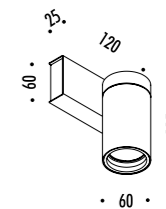

The sizes are expressed in millimeters.

DESIGN DAVIDE GROPPI - 2018
LAMPADA DA PARETE E DA SOFFITTO - METALLO
WALL AND CEILING LAMP - METAL

CE  IP 20

SPOT ENDLESS

1A10703	BIANCO OPACO / MATT WHITE	48 V DC - MAX 12,6 W LED MAX 7 SPOT SU ENDLESS
1A10704	NERO OPACO / MATT BLACK	KIT DI ALIMENTAZIONE OBBLIGATORIO NON INCLUSO
		MODULO LED NON INCLUSO
		ACCESSORI OPZIONALI MODULO LED NON INCLUSI
		MAX 7 SPOT ON ENDLESS
		COMPULSORY POWER SUPPLY KIT NOT INCLUDED
		LED MODULE NOT INCLUDED
		OPTIONAL LED MODULE ACCESSORIES NOT INCLUDED

Available on the
App Store

GET IT ON
Google Play

DESIGN DAVIDE GROPPI - 2018
LAMPADA DA PARETE E DA SOFFITTO - METALLO
WALL AND CEILING LAMP - METAL

CE  IP 20

SPOT ENDLESS IOT

1A10803	BIANCO OPACO / MATT WHITE	48 V DC - MAX 12,6 W LED MAX 7 SPOT SU ENDLESS
1A10804	NERO OPACO / MATT BLACK	DIMMERABILE CON CONTROLLO WIRELESS SOLO TRAMITE APP DEDICATA by DAVIDE GROPPI
		KIT DI ALIMENTAZIONE OBBLIGATORIO NON INCLUSO
		MODULO LED NON INCLUSO
		ACCESSORI OPZIONALI MODULO LED NON INCLUSI
		MAX 7 SPOT ON ENDLESS
		DIMMABLE WIRELESS CONTROL ONLY WITH DEDICATED APP by DAVIDE GROPPI
		COMPULSORY POWER SUPPLY KIT NOT INCLUDED
		LED MODULE NOT INCLUDED
		OPTIONAL LED MODULE ACCESSORIES

The sizes are expressed in millimeters.

DESIGN DAVIDE GROPPI - 2020
LAMPADA DA PARETE E DA SOFFITTO - METALLO
WALL AND CEILING LAMP - METAL

CE IP 20

DOT ENDLESS

1A03303	BIANCO OPACO / MATT WHITE - 3000K	48 V DC - MAX 12,6 W LED
1A03303-27	BIANCO OPACO / MATT WHITE - 2700K	3000K - 930 lm - CRI 97 / 2700K - 880 lm - CRI 97
1A03304	NERO OPACO / MATT BLACK - 3000K	MAX 7 DOT SU ENDLESS
1A03304-27	NERO OPACO / MATT BLACK - 2700K	KIT DI ALIMENTAZIONE OBBLIGATORIO NON INCLUSO
		ACCESSORI OBBLIGATORI NON INCLUSI
		MAX 7 DOT ON ENDLESS
		COMPULSORY POWER SUPPLY KIT NOT INCLUDED
		COMPULSORY ACCESSORIES NOT INCLUDED