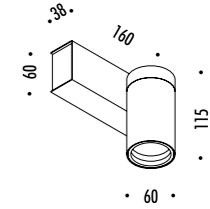

DESIGN DAVIDE GROPPI - 2020
LAMPADA DA PARETE E DA SOFFITTO - METALLO
WALL AND CEILING LAMP - METAL

CE IP 20

DOT ENDLESS IOT