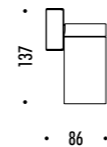

1A03303	BIANCO OPACO / MATT WHITE - 3000K	48 V DC - MAX 12,6 W LED
1A03303-27	BIANCO OPACO / MATT WHITE - 2700K	3000K - 930 lm - CRI 97 / 2700K - 880 lm - CRI 97
1A03304	NERO OPACO / MATT BLACK - 3000K	MAX 7 DOT SU ENDLESS
1A03304-27	NERO OPACO / MATT BLACK - 2700K	KIT DI ALIMENTAZIONE OBBLIGATORIO NON INCLUSO
		ACCESSORI OBBLIGATORI NON INCLUSI
		MAX 7 DOT ON ENDLESS
		COMPULSORY POWER SUPPLY KIT NOT INCLUDED
		COMPULSORY ACCESSORIES NOT INCLUDED

ACCESSORI OBBLIGATORI / COMPULSORY ACCESSORIES

1A16400	LENS NARROW BEAM	DOT ENDLESS LENS
1A16500	LENS MEDIUM BEAM