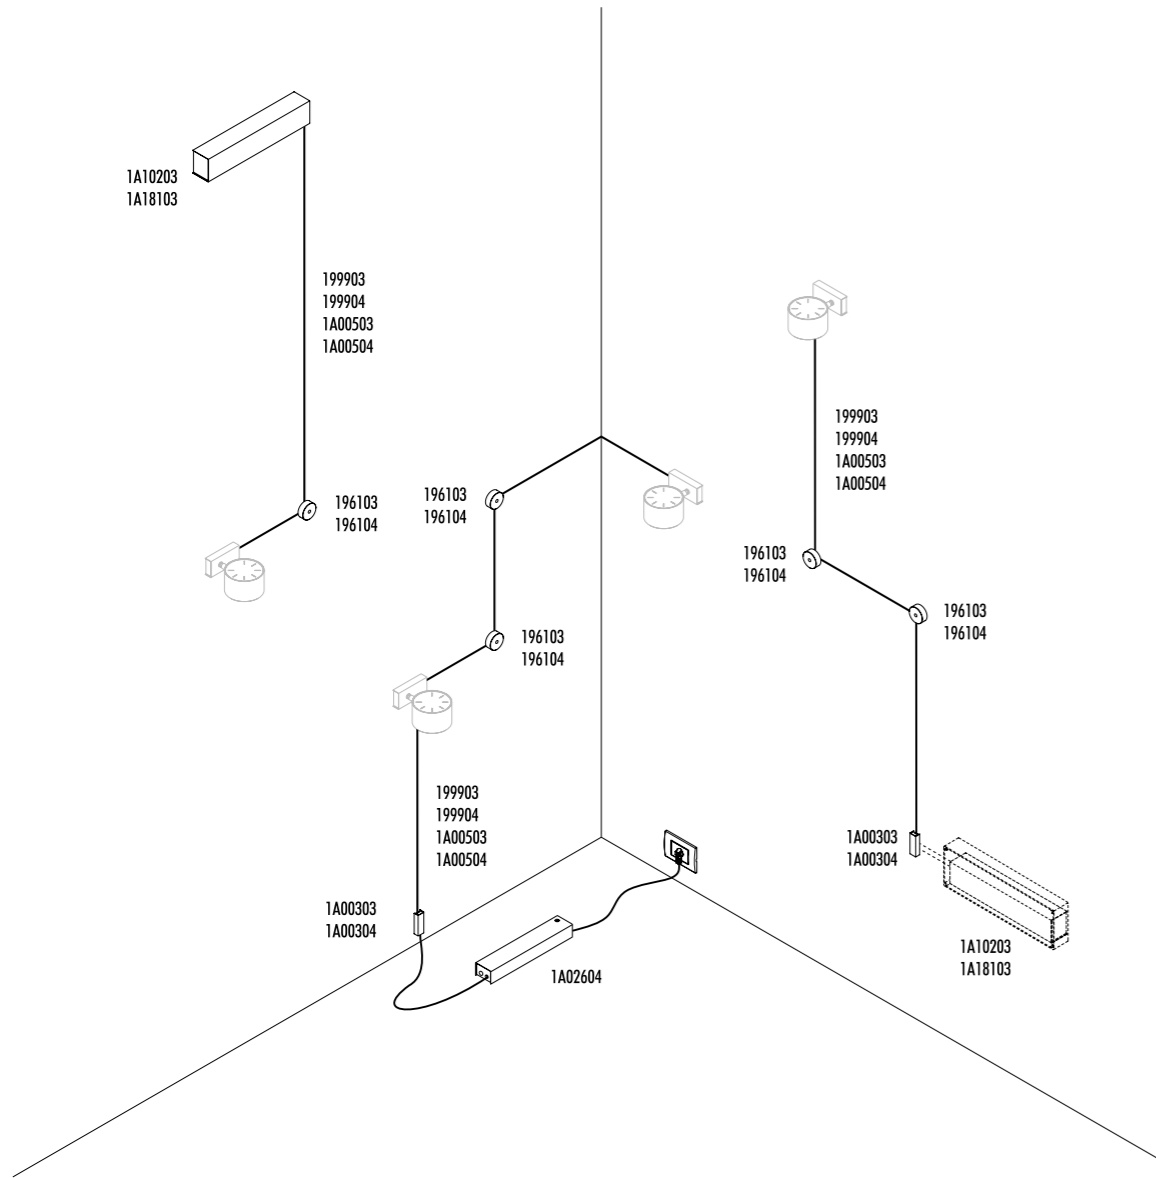

The sizes are expressed in millimeters.

DESIGN DAVIDE GROPPI - 2018
SISTEMA DA PARETE E DA SOFFITTO - METALLO - PVC
WALL AND CEILING SYSTEM - METAL - PVC

ENDLESS

CE IP 20

199903	BIANCO OPACO / MATT WHITE - 5 m	ENDLESS - MAX 150 W - MAX 48 V DC - MAX 4 A	
199904	NERO OPACO / MATT BLACK - 5 m		
1A00503	BIANCO OPACO / MATT WHITE - 10 m		
1A00504	NERO OPACO / MATT BLACK - 10 m		

1A03700	STANDARD	KIT FISSAGGIO PARETI RUVIDE / FIXING ROUGH WALLS - 2,5 m	

196103	BIANCO OPACO / MATT WHITE	BOX MORSETTI CON 2 MORSETTI INCLUSI TERMINALS BOX WITH 2 TERMINALS INCLUDED	
196104	NERO OPACO / MATT BLACK		

1A00303	BIANCO OPACO / MATT WHITE	BASE ALIMENTAZIONE / POWER BASE	
1A00304	NERO OPACO / MATT BLACK		

196900	STANDARD	MORSETTI - 2 PEZZI / TERMINALS - 2 PIECES