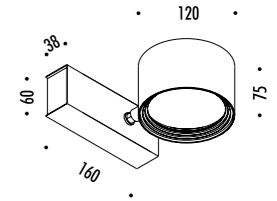

1A10803	BIANCO OPACO / MATT WHITE	48 V DC - MAX 12,6 W LED MAX 7 SPOT SU ENDLESS
1A10804	NERO OPACO / MATT BLACK	DIMMERABILE CON CONTROLLO WIRELESS SOLO TRAMITE APP DEDICATA by DAVIDE GROPPI
		KIT DI ALIMENTAZIONE OBBLIGATORIO NON INCLUSO
		MODULO LED NON INCLUSO
		ACCESSORI OPZIONALI MODULO LED NON INCLUSI
		MAX 7 SPOT ON ENDLESS
		DIMMABLE WIRELESS CONTROL ONLY WITH DEDICATED APP by DAVIDE GROPPI
		COMPULSORY POWER SUPPLY KIT NOT INCLUDED
		LED MODULE NOT INCLUDED
		OPTIONAL LED MODULE ACCESSORIES