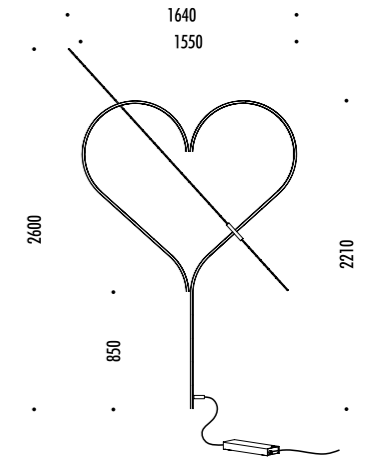

The sizes are expressed in millimeters.

DESIGN DAVIDE GROPPI - 2019
LAMPADA DA PARETE - ABS - METALLO
WALL LAMP - ABS - METAL

RAIL

CE IP 20

DRIVER

198100	STANDARD	24 V DC - 22 W LED - 3000K - 2000 lm - CRI > 90 CONFIGURAZIONE A CUORE KIT DI ALIMENTAZIONE CON SPINA INCLUSO INPUT 100-240 V - 50/60 Hz DIMMER HEART CONFIGURATION INCLUDES POWER SUPPLY KIT WITH PLUG INPUT 100-240 V - 50/60 Hz DIMMER