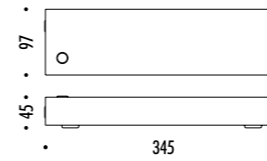

The sizes are expressed in millimeters.

DESIGN DAVIDE GROPPI - 2019
LAMPADA DA PARETE - ABS - METALLO
WALL LAMP - ABS - METAL

RAIL

CE IP 20

DRIVER

198100	STANDARD	24 V DC - 22 W LED - 3000K - 2000 lm - CRI > 90 CONFIGURAZIONE A CUORE KIT DI ALIMENTAZIONE CON SPINA INCLUSO INPUT 100-240 V - 50/60 Hz DIMMER HEART CONFIGURATION INCLUDES POWER SUPPLY KIT WITH PLUG INPUT 100-240 V - 50/60 Hz DIMMER