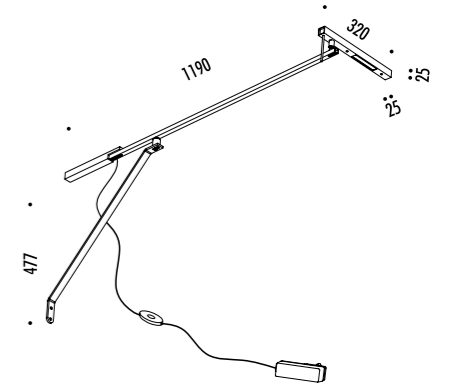

The sizes are expressed in millimeters.

DESIGN DAVIDE GROPPI - 2019
LAMPADA DA PARETE - METALLO
WALL LAMP - METAL

MORSETTO P

CE  IP 20

197604	NERO OPACO / MATT BLACK	24 V DC - 13 W LED - 3000K - 823 lm - CRI > 90 CAVO NERO ORIENTABILE - DIMMER DRIVER LED INCLUSO INPUT 100-240 V - 50/60 Hz BLACK CABLE ADJUSTABLE - DIMMER INCLUDES LED DRIVER INPUT 100-240 V - 50/60 Hz