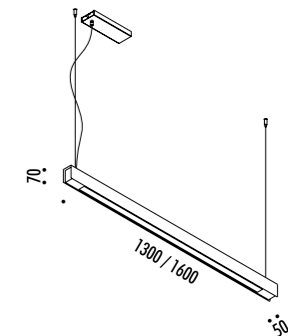

The sizes are expressed in millimeters.

DESIGN 2004
LAMPADA A SOSPENSIONE - METALLO - POLICARBONATO
SUSPENSION LAMP - METAL - POLYCARBONATE

SPY

CE IP 20

CEILING ROSE

193603	BIANCO OPACO / MATT WHITE	SPY 1300 220-240 V - 50/60 Hz - 39 W LED - 3000K - 3248 lm - CRI > 80 CAVO BIANCO - ROSONE BIANCO DIMMERABILE DALI - PUSH ACCESSORI OPZIONALI KIT SOSPENSIONE NON INCLUSI WHITE CABLE - WHITE CEILING ROSE DALI - PUSH DIMMABLE OPTIONAL ACCESSORIES SUSPENSION KIT NOT INCLUDED
--------	---------------------------	---

194103	BIANCO OPACO / MATT WHITE	SPY 1600 220-240 V - 50/60 Hz - 49 W LED - 3000K - 3894 lm - CRI > 80 CAVO BIANCO - ROSONE BIANCO DIMMERABILE DALI - PUSH ACCESSORI OPZIONALI KIT SOSPENSIONE NON INCLUSI WHITE CABLE - WHITE CEILING ROSE DALI - PUSH DIMMABLE OPTIONAL ACCESSORIES SUSPENSION KIT NOT INCLUDED
--------	---------------------------	---