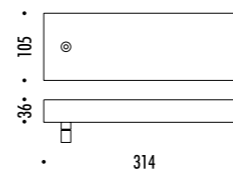

The sizes are expressed in millimeters.

DESIGN 2004
LAMPADA A SOSPENSIONE - METALLO - POLICARBONATO
SUSPENSION LAMP - METAL - POLYCARBONATE

SPY

CE IP 20

CEILING ROSE

193603	BIANCO OPACO / MATT WHITE	SPY 1300 220-240 V - 50/60 Hz - 39 W LED - 3000K - 3248 lm - CRI > 80 CAVO BIANCO - ROSONE BIANCO DIMMERABILE DALI - PUSH ACCESSORI OPZIONALI KIT SOSPENSIONE NON INCLUSI WHITE CABLE - WHITE CEILING ROSE DALI - PUSH DIMMABLE OPTIONAL ACCESSORIES SUSPENSION KIT NOT INCLUDED
--------	---------------------------	---