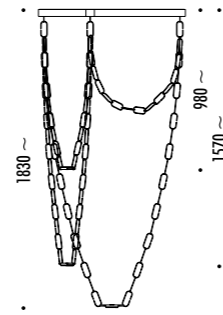

ChainDelier 1