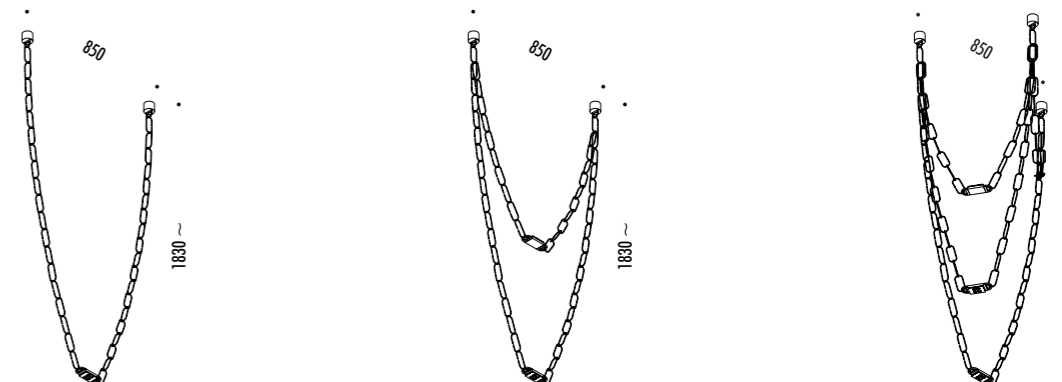

MISURE CONSIGLIATE / SUGGESTED MEASURES

198700	STANDARD - 3000K	ChainDelier 2-1 24 V DC - 1 x 5 W LED - 3000K - 406 lm - CRI > 90 / 2700K - 370 lm - CRI > 90
198700-27	STANDARD - 2700K	40 ANELLI DORATI - 2 ROSONI DORATI - KIT INSTALLAZIONE OBBLIGATORIO INCLUSO DRIVER LED INCLUSO INPUT 220-240 V - 50/60 Hz - DIMMERABILE DALI - PUSH ACCESSORI OPZIONALI NON INCLUSI 40 GOLD FINISH LINKS - 2 GOLD FINISH CEILING ROSE - COMPULSORY INSTALLATION KIT INCLUDED INCLUDES LED DRIVER INPUT 220-240 V - 50/60 Hz - DALI - PUSH DIMMABLE OPTIONAL ACCESSORIES NOT INCLUDED
198900	STANDARD - 3000K	ChainDelier 2-2 24 V DC - 2 x 5 W LED - 3000K - 2 x 406 lm - CRI > 90 / 2700K - 2 x 370 lm - CRI > 90
198900-27	STANDARD - 2700K	60 ANELLI DORATI - 2 ROSONI DORATI - KIT INSTALLAZIONE OBBLIGATORIO INCLUSO DRIVER LED INCLUSO INPUT 220-240 V - 50/60 Hz - DIMMERABILE DALI - PUSH ACCESSORI OPZIONALI NON INCLUSI 60 GOLD FINISH LINKS - 2 GOLD FINISH CEILING ROSE - COMPULSORY INSTALLATION KIT INCLUDED INCLUDES LED DRIVER INPUT 220-240 V - 50/60 Hz - DALI - PUSH DIMMABLE OPTIONAL ACCESSORIES NOT INCLUDED
199100	STANDARD - 3000K	ChainDelier 2-3 24 V DC - 3 x 5 W LED - 3000K - 3 x 406 lm - CRI > 90 / 2700K - 3 x 370 lm - CRI > 90
199100-27	STANDARD - 2700K	100 ANELLI DORATI - 3 ROSONI DORATI - KIT INSTALLAZIONE OBBLIGATORIO INCLUSO DRIVER LED INCLUSO INPUT 220-240 V - 50/60 Hz - DIMMERABILE DALI - PUSH ACCESSORI OPZIONALI NON INCLUSI 100 GOLD FINISH LINKS - 3 GOLD FINISH CEILING ROSE - COMPULSORY INSTALLATION KIT INCLUDED INCLUDES LED DRIVER INPUT 220-240 V - 50/60 Hz - DALI - PUSH DIMMABLE OPTIONAL ACCESSORIES NOT INCLUDED