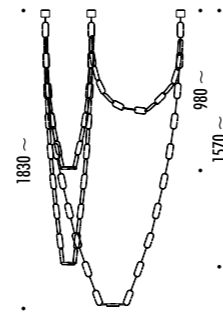

ChainDelier 2

ACCESSORI OPZIONALI / OPTIONAL ACCESSORIES

CE IP 20

1A03800	STANDARD - 3000K	24 V DC - 5 W LED - 3000K - 406 lm - CRI>90 / 2700K - 370 lm - CRI>90 MODULO LED - MAX 5 MODULI PER DRIVER LED MODULE - MAX 5 MODULES FOR DRIVER	
1A03800-27	STANDARD - 2700K		

1A07300	STANDARD	10 ANELLI DORATI / 10 GOLD FINISH LINKS	

1A03900	STANDARD (+ POSITIVE)	ROSONE DORATO / GOLD FINISH CEILING ROSE	
1A04000	STANDARD (- NEGATIVE)