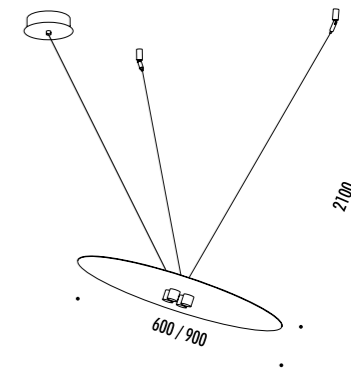

The sizes are expressed in millimeters.

DESIGN DAVIDE GROPPI - 2018
LAMPADA A SOSPENSIONE - METACRILATO - METALLO
SUSPENSION LAMP - METHACRYLATE - METAL

CARTESIO

CE IP 20

CEILING ROSE

SHADE

195600	STANDARD Ø 600	CARTESIO 110-240 V - 50/60 Hz - 18 W LED (DOWN) - 3000K - 350 lm - CRI > 80 LED (UP) - 3000K - 1050 lm - CRI > 90 DISCO IN INOX CON FINITURA A SPECCHIO - RETRO COLORE ROSSO ROSONE BIANCO - CAVO BIANCO DOPPIA EMISSIONE - DIMMERABILE PUSH - 1-10 V STAINLESS STEEL PLATE WITH MIRROR FINISH - RED BACK SIDE WHITE CEILING ROSE - WHITE CABLE DUAL EMISSION - PUSH - 1-10 V DIMMABLE
--------	----------------	---

1A00700	STANDARD Ø 900	CARTESIO 90 110-240 V - 50/60 Hz - 18 W LED (DOWN) - 3000K - 350 lm - CRI > 80 LED (UP) - 3000K - 1050 lm - CRI > 90 DISCO IN INOX CON FINITURA A SPECCHIO - RETRO COLORE ROSSO ROSONE BIANCO - CAVO BIANCO DOPPIA EMISSIONE - DIMMERABILE PUSH - 1-10 V STAINLESS STEEL PLATE WITH MIRROR FINISH - RED BACK SIDE WHITE CEILING ROSE - WHITE CABLE DUAL EMISSION - PUSH - 1-10 V DIMMABLE
---------	----------------	--