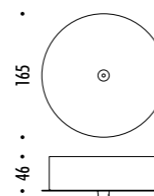

The sizes are expressed in millimeters.

DESIGN DAVIDE GROPPI - 2018
LAMPADA A SOSPENSIONE - METACRILATO - METALLO
SUSPENSION LAMP - METHACRYLATE - METAL

CARTESIO

CE IP 20

CEILING ROSE

SHADE

195600	STANDARD Ø 600	CARTESIO 110-240 V - 50/60 Hz - 18 W LED (DOWN) - 3000K - 350 lm - CRI > 80 LED (UP) - 3000K - 1050 lm - CRI > 90 DISCO IN INOX CON FINITURA A SPECCHIO - RETRO COLORE ROSSO ROSONE BIANCO - CAVO BIANCO DOPPIA EMISSIONE - DIMMERABILE PUSH - 1-10 V STAINLESS STEEL PLATE WITH MIRROR FINISH - RED BACK SIDE WHITE CEILING ROSE - WHITE CABLE DUAL EMISSION - PUSH - 1-10 V DIMMABLE
--------	----------------	---

1A00700	STANDARD Ø 900	CARTESIO 90 110-240 V - 50/60 Hz - 18 W LED (DOWN) - 3000K - 350 lm - CRI > 80 LED (UP) - 3000K - 1050 lm - CRI > 90 DISCO IN INOX CON FINITURA A SPECCHIO - RETRO COLORE ROSSO ROSONE BIANCO - CAVO BIANCO DOPPIA EMISSIONE - DIMMERABILE PUSH - 1-10 V STAINLESS STEEL PLATE WITH MIRROR FINISH - RED BACK SIDE WHITE CEILING ROSE - WHITE CABLE DUAL EMISSION - PUSH - 1-10 V DIMMABLE
---------	----------------	--