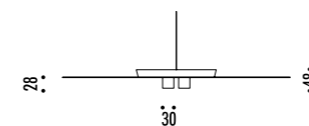

The sizes are expressed in millimeters.

DESIGN DAVIDE GROPPI - 2018
LAMPADA A SOSPENSIONE - METACRILATO - METALLO
SUSPENSION LAMP - METHACRYLATE - METAL

CARTESIO

CE IP 20

CEILING ROSE

SHADE

195600	STANDARD Ø 600	CARTESIO 110-240 V - 50/60 Hz - 18 W LED (DOWN) - 3000K - 350 lm - CRI > 80 LED (UP) - 3000K - 1050 lm - CRI > 90 DISCO IN INOX CON FINITURA A SPECCHIO - RETRO COLORE ROSSO ROSONE BIANCO - CAVO BIANCO DOPPIA EMISSIONE - DIMMERABILE PUSH - 1-10 V STAINLESS STEEL PLATE WITH MIRROR FINISH - RED BACK SIDE WHITE CEILING ROSE - WHITE CABLE DUAL EMISSION - PUSH - 1-10 V DIMMABLE
--------	----------------	---

1A00700	STANDARD Ø 900	CARTESIO 90 110-240 V - 50/60 Hz - 18 W LED (DOWN) - 3000K - 350 lm - CRI > 80 LED (UP) - 3000K - 1050 lm - CRI > 90 DISCO IN INOX CON FINITURA A SPECCHIO - RETRO COLORE ROSSO ROSONE BIANCO - CAVO BIANCO DOPPIA EMISSIONE - DIMMERABILE PUSH - 1-10 V STAINLESS STEEL PLATE WITH MIRROR FINISH - RED BACK SIDE WHITE CEILING ROSE - WHITE CABLE DUAL EMISSION - PUSH - 1-10 V DIMMABLE
---------	----------------	--