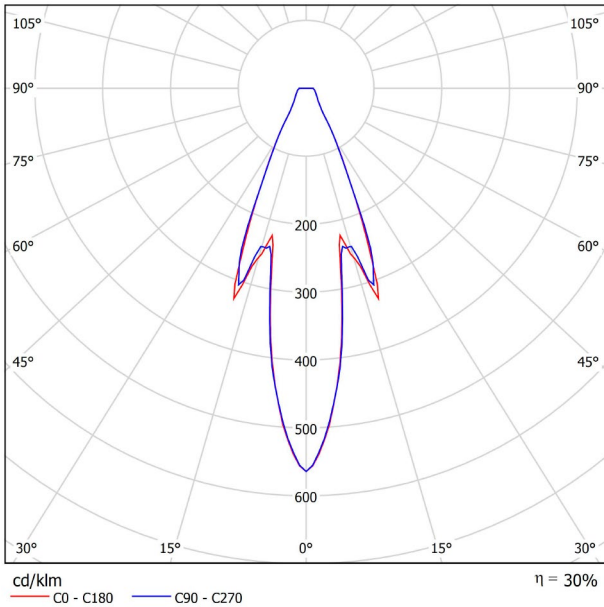

POLAR DIAGRAM