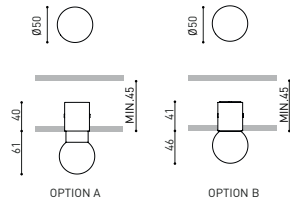

DIMENSIONS

ACCESSORIES

DRIVER OPTIONS

TRIMLESS ACCESSORY
(MANDATORY)

Name	ALASKA TRIMLESS 4000K N
Reference	A4010002N
Color	Matt black
RAL	Anodised, bath colour, looks alike RAL 9005
Category	CEILING RECESSED
PRODUCT	
LIGHTING INFORMATION	
Light source	LED
Gross luminous flux	530 Lm
Power	4,5 W
Colour temperature	4000 K
Colour Rendering Index	CRI>90
Chromatic stability	MacAdam Step 2
Light beam angle	21°
Lighting efficiency	30%
Efficacy	118 Lm/W
Current intensity	500 mA
Dimming	No Dim / DALI
Control through bluetooth	Please Consult
Driver	Excluded: Must be placed on remote
Electrical insulation class	III
Energy efficiency	A
LED lifespan	L80B10 (Tj=85°C) >60.000h
OTHER DATA	
Ingress Protection	IP20
Recess measurements	Ø38 mm.
Weight	240 g.
Packaged weight	280 g.
Packaging dimensions	129 x 79 x 64 mm
Units per package	1
Materials	Aluminium / Optical Glass