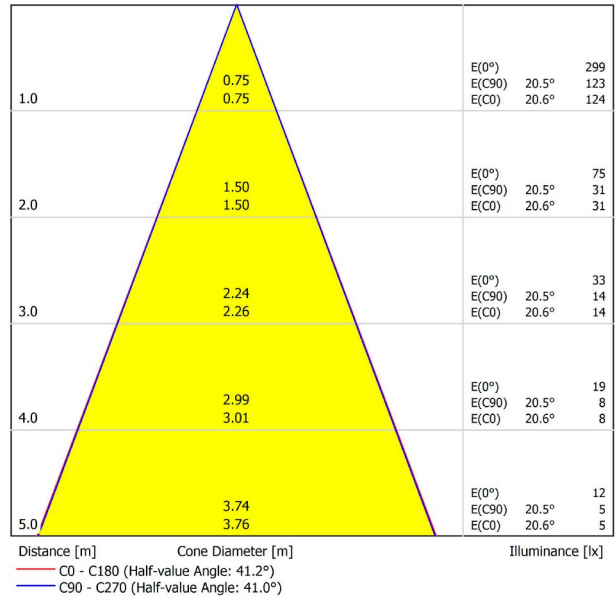

CONICAL DIAGRAM

UGR