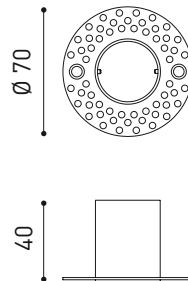

MANDATORY FOR INSTALLATION