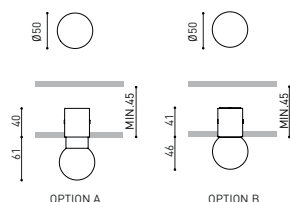

DIMENSIONS

ACCESSORIES

DRIVER OPTIONS

TRIMLESS ACCESSORY
(MANDATORY)

Name	ALASKA TRIMLESS 3000K N
Reference	A4010001N
Color	Matt black
RAL	Anodised, bath colour, looks alike RAL 9005
Category	CEILING RECESSED
PRODUCT	
LIGHTING INFORMATION	
Light source	LED
Gross luminous flux	500 Lm
Power	4,5 W
Colour temperature	3000 K
Colour Rendering Index	CRI>90
Chromatic stability	MacAdam Step 2
Light beam angle	21°
Lighting efficiency	30%
Efficacy	111 Lm/W
Current intensity	500 mA
Dimming	No Dim / DALI
Control through bluetooth	Please Consult
Driver	Excluded: Must be placed on remote
Electrical insulation class	III
Energy efficiency	A
LED lifespan	L80B10 (Tj=85°C) >60.000h
OTHER DATA	
Ingress Protection	IP20
Recess measurements	Ø38 mm.
Weight	240 g.
Packaged weight	280 g.
Packaging dimensions	129 x 79 x 64 mm
Units per package	1
Materials	Aluminium / Optical Glass