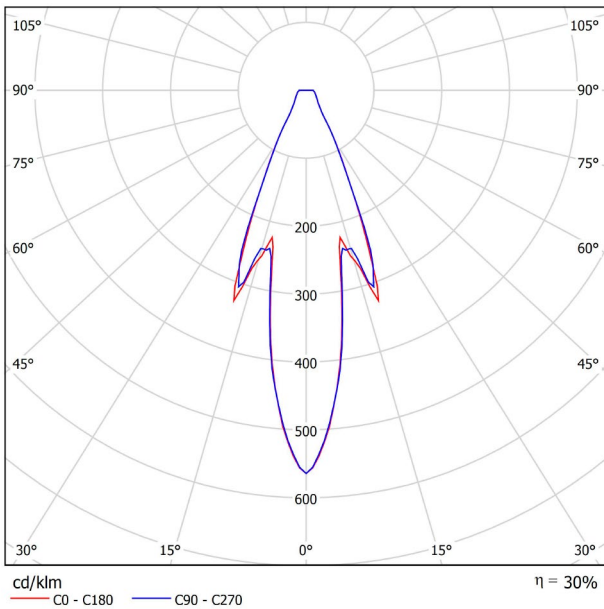

POLAR DIAGRAM