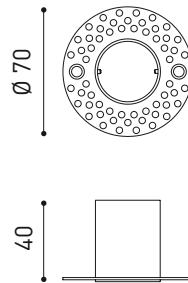

MANDATORY FOR INSTALLATION