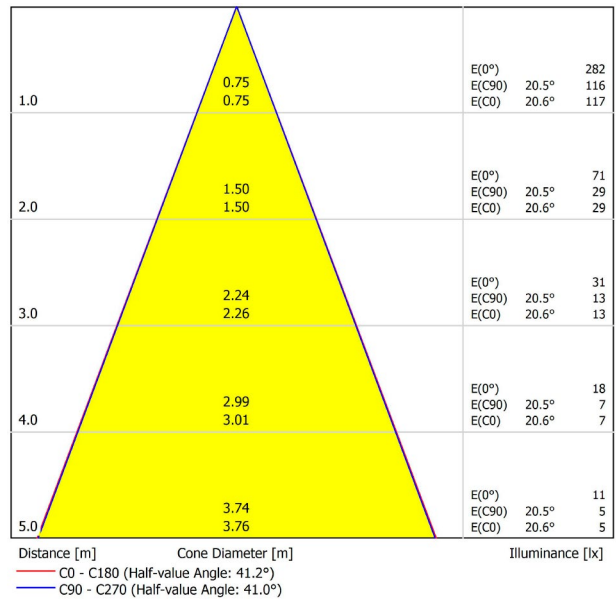

CONICAL DIAGRAM

UGR