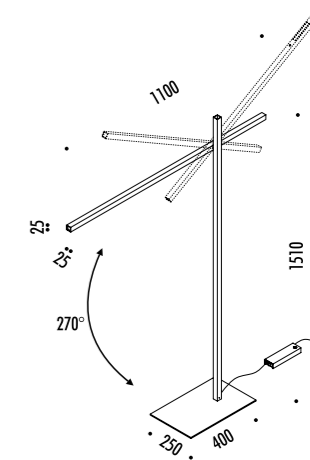

The sizes are expressed in millimeters.

DESIGN FEDERICO DELROSSO - 2017
 LAMPADA DA TERRA - METACRILATO - METALLO
 FLOOR LAMP - METHACRYLATE - METAL

HASHI

CE IP 20

DRIVER

190304	NERO OPACO / MATT BLACK - 3000K	110-240 V - 50/60 Hz - 15,5 W LED - 823 lm - CRI > 90
190304-27	NERO OPACO / MATT BLACK - 2700K	CAVO NERO - ORIENTABILE - DIMMER BLACK CABLE - ADJUSTABLE - DIMMER
190308	OTTONE SPAZZOLATO / BRUSHED BRASS - 3000K	
190308-27	OTTONE SPAZZOLATO / BRUSHED BRASS - 2700K	