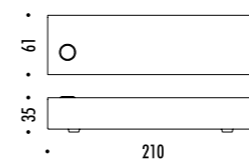

The sizes are expressed in millimeters.

DESIGN FEDERICO DELROSSO - 2017
 LAMPADA DA TERRA - METACRILATO - METALLO
 FLOOR LAMP - METHACRYLATE - METAL

HASHI

CE IP 20

DRIVER

190304	NERO OPACO / MATT BLACK - 3000K	110-240 V - 50/60 Hz - 15,5 W LED - 823 lm - CRI > 90
190304-27	NERO OPACO / MATT BLACK - 2700K	CAVO NERO - ORIENTABILE - DIMMER BLACK CABLE - ADJUSTABLE - DIMMER
190308	OTTONE SPAZZOLATO / BRUSHED BRASS - 3000K	
190308-27	OTTONE SPAZZOLATO / BRUSHED BRASS - 2700K	